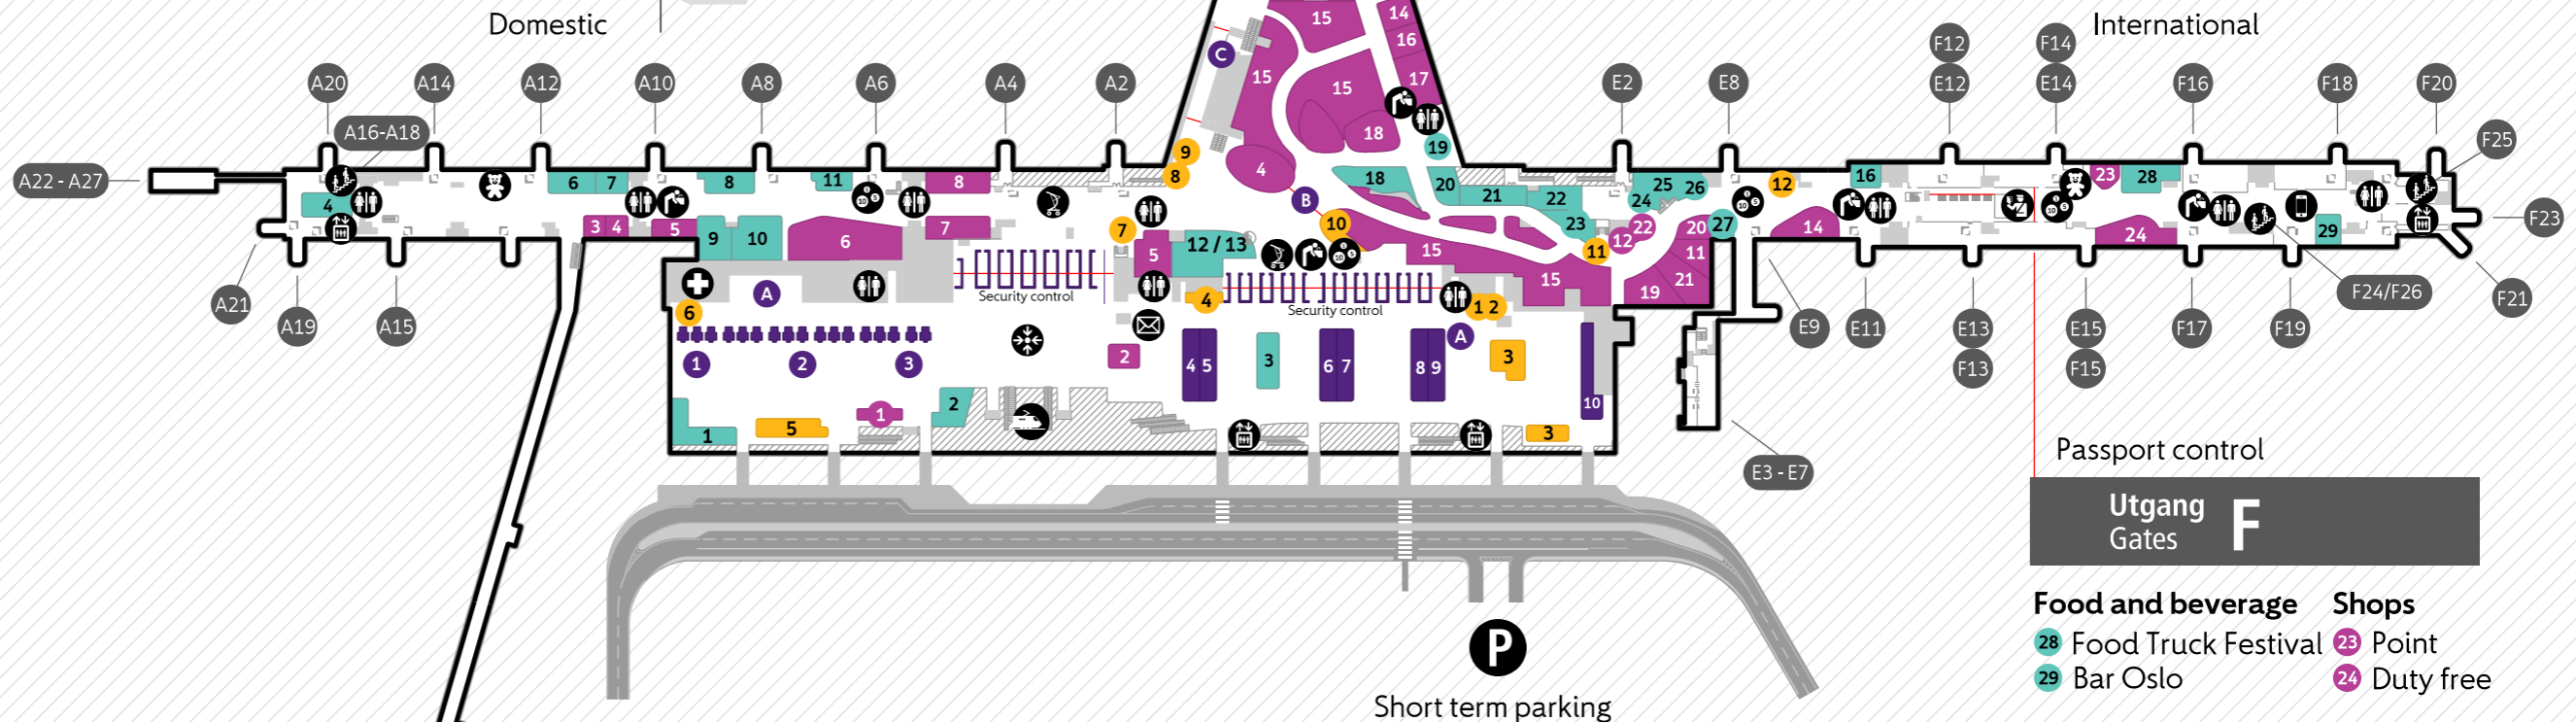

AVGANG DEPARTURES

Utgang Gates A, B, C Innland Domestic

Services

- 7 SAS Lounge
- 8 Norwegian service point
- 9 SAS / Star Alliance service point
- 10 DNB Bank Exchange / ATM

Food and beverage

- 4 Parken
- 5 News Bar
- 6 Two Tigers
- 7 Northland
- 8 Humle og Malt
- 9 Ritazza
- 10 Jamie's Deli
- 11 Fiskebaren
- 12 Bølgen & Moi
- 13 TGI Fridays
- 14 Norgesglaset

Shops

- 3 Elkjøp Travel
- 4 Tanum
- 5 Point
- 6 Travel Value
- 7 ÆRA Mann
- 8 ÆRA Dame
- 9 Cutters

Facilities

- Toilets
- Strollers
- First aid rom
- Playground
- Work Zone
- Quiet rom / Chapel
- Elevator
- Stairs
- Exchange / ATM
- Mailbox
- Meeting Point
- Train station
- Passport control
- Parking
- Free water
- Art (Edvard Munch)
- Relax zone

Shops

- 10 Narvesen
- 11 Tanum
- 12 Way Nor
- 13 Ting
- 14 Travel Value Fashion
- 15 Duty Free
- 16 ÆRA Men
- 17 ÆRA Active
- 18 ÆRA Women
- 19 Point
- 20 Thune
- 21 Dixons
- 22 Salmon House

Avgangshall Departure hall

Food and beverage

- 1 Flybar
- 2 Starbucks
- 3 W.B. Samson

Shops

- 1 Rolling Luggage
- 2 Point

- Food and beverage**
- 28 Food Truck Festival
 - 29 Bar Oslo
- Shops**
- 23 Point
 - 24 Duty free

Short term parking