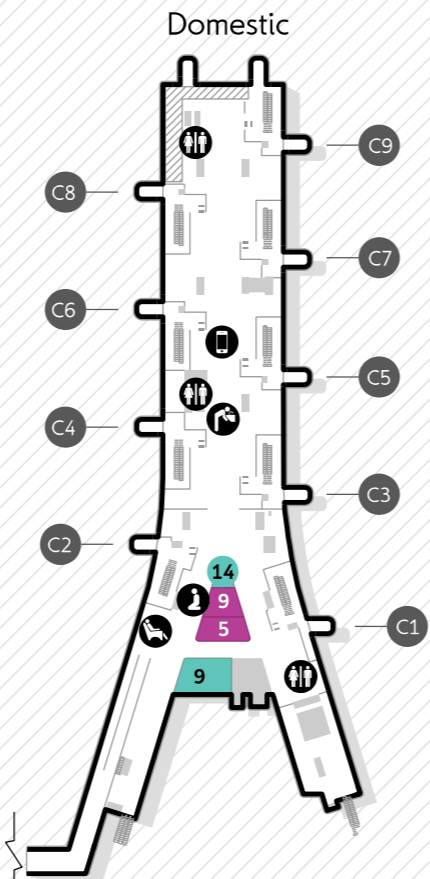

AVGANG DEPARTURES

Utgang Gates A, B, C Innland Domestic

Services

- 7 SAS Lounge
- 8 Norwegian service point
- 9 SAS / Star Alliance service point
- 10 DNB Bank Exchange / ATM

Food and beverage

- 4 Parken
- 5 News Bar
- 6 Two Tigers
- 7 Northland
- 8 Humle og Malt
- 9 Ritazza
- 10 Jamie's Deli
- 11 Fiskebaren
- 12 Bølgen & Moi
- 13 TGI Fridays
- 14 Norgesglaset

Shops

- 3 Elkjøp Travel
- 4 Tanum
- 5 Point
- 6 Travel Value
- 7 ÆRA Mann
- 8 ÆRA Dame
- 9 Cutters

Facilities

- Toilets
- Strollers
- First aid rom
- Playground
- Work Zone
- Quiet rom / Chapel
- Elevator
- Stairs
- Exchange / ATM
- Mailbox
- Meeting Point
- Train station
- Passport control
- Parking
- Free water
- Art (Edvard Munch)
- Relax zone