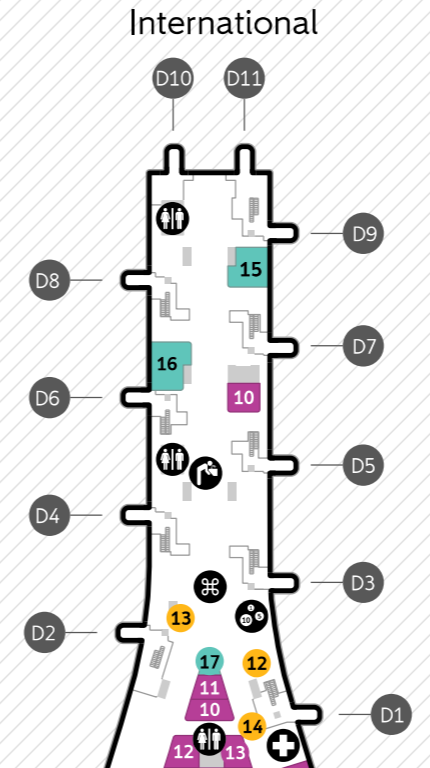

AVGANG DEPARTURES

Utgang Gates A, B, C Innland Domestic

Services

- 7 SAS Lounge
- 8 Norwegian service point
- 9 SAS / Star Alliance service point
- 10 DNB Bank Exchange / ATM

Food and beverage

- 4 Parken
- 5 News Bar
- 6 Two Tigers
- 7 Northland
- 8 Humle og Malt
- 9 Ritazza
- 10 Jamie's Deli
- 11 Fiskebaren
- 12 Bølgen & Moi
- 13 TGI Fridays
- 14 Norgesglaset

Shops

- 3 Elkjøp Travel
- 4 Tanum
- 5 Point
- 6 Travel Value
- 7 ÆRA Mann
- 8 ÆRA Dame
- 9 Cutters

Facilities

- Toilets
- Strollers
- First aid rom
- Playground
- Work Zone
- Quiet rom / Chapel
- Elevator
- Stairs
- Exchange / ATM
- Mailbox
- Meeting Point
- Train station
- Passport control
- Parking
- Free water
- Art (Edvard Munch)
- Relax zone

International

Utgang Gates D, E, F Utland International

Services

- 10 DNB Bank Exchange / ATM
- 11 SAS / OSL Lounges
- 12 SAS / Star Alliance service point
- 13 Norwegian service point
- 14 Global Blue tax refund

Shops

- 10 Narvesen
- 11 Tanum
- 12 Way Nor
- 13 Ting
- 14 Travel Value Fashion
- 15 Duty Free
- 16 ÆRA Men
- 17 ÆRA Active
- 18 ÆRA Women
- 19 Point
- 20 Thune
- 21 Dixons
- 22 Salmon House

Avgangshall Departure hall