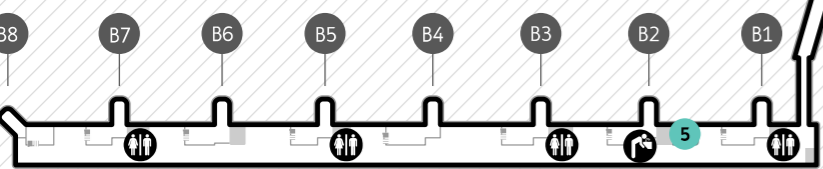

Avgangshall Departure hall

Departure

- 1-10 Check-in area / Bag drop
- A Special baggage
- B International departures
- C Domestic Transfer

Services

- 1 Tax Free Worldwide tax refund
- 2 Global Blue tax refund
- 3 Airline service desks
- 4 SAS / Star Alliance service desk
- 5 Norwegian service desk
- 6 Lost and found

Food and beverage

- 1 Flybar
- 2 Starbucks
- 3 W.B. Samson

Shops

- 1 Rolling Luggage
- 2 Point

1. **Food and beverage**
2. 28 Food Truck Festival
   - 29 Bar Oslo
3. **Shops**
4. 23 Point
   - 24 Duty free

Short term parking

Utgang Gates F

Passport control