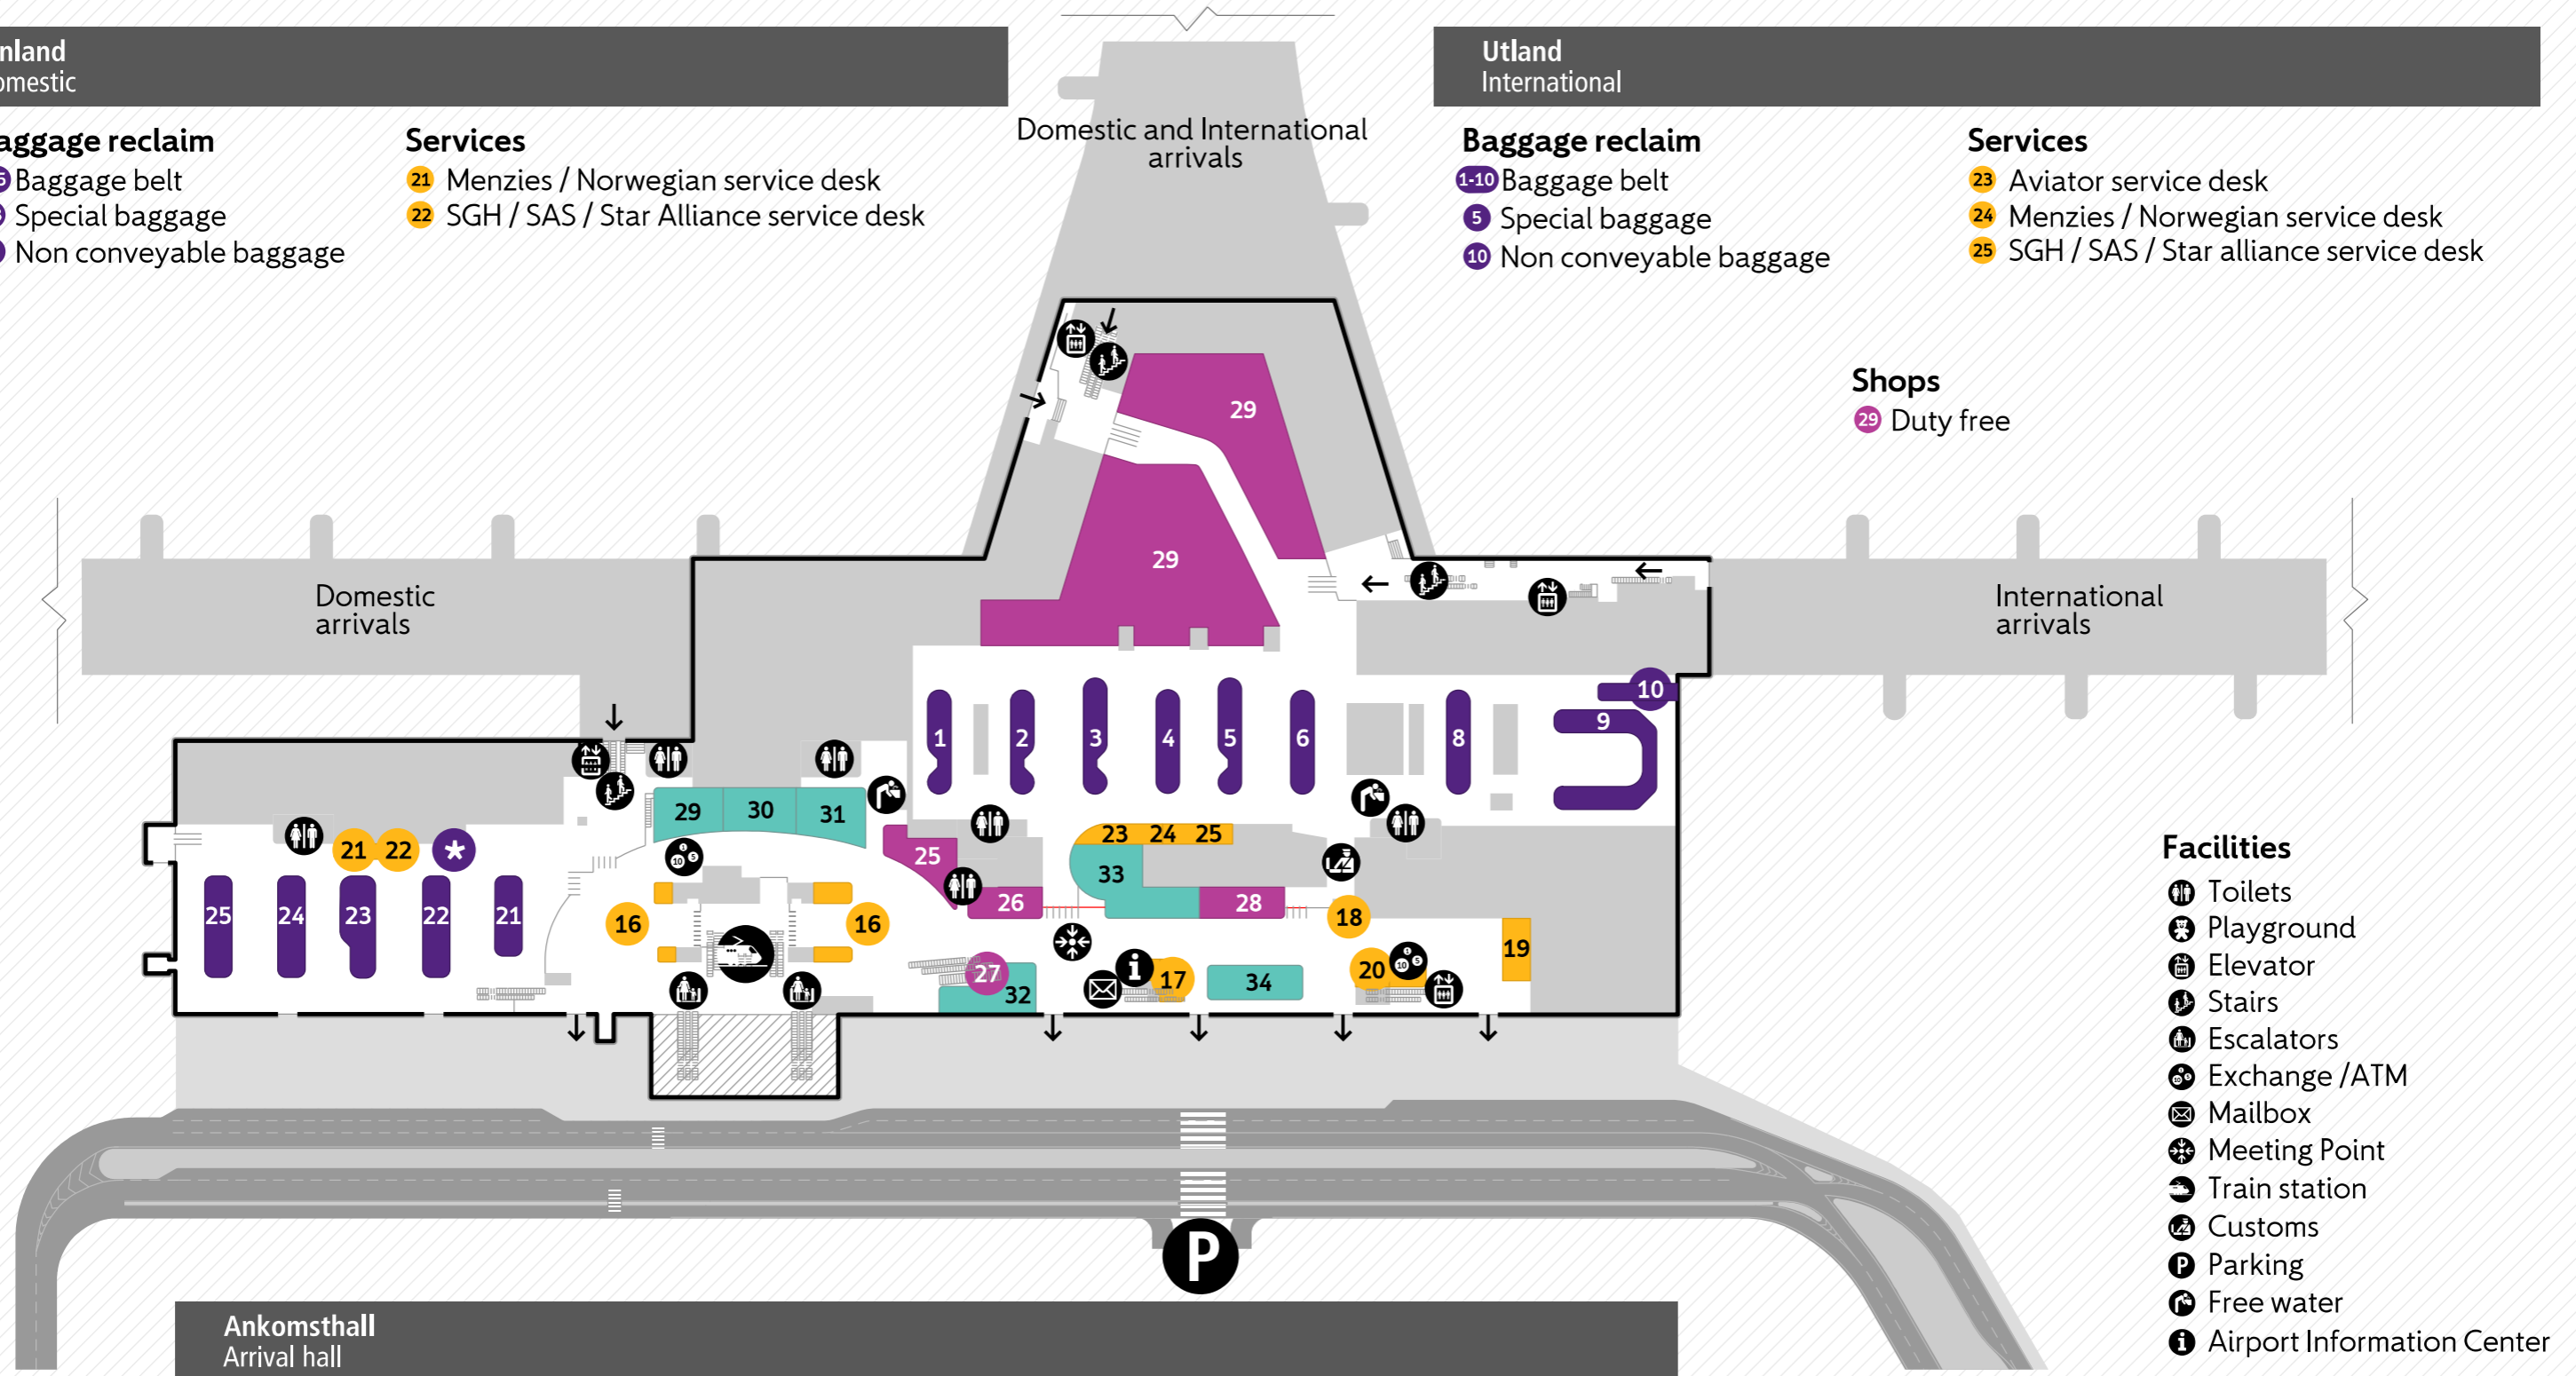

Baggage reclaim

- 1-10 Baggage belt
- 5 Special baggage
- 10 Non conveyable baggage

Services

- 23 Aviator service desk
- 24 Menzies / Norwegian service desk
- 25 SGH / SAS / Star alliance service desk

Shops

- 29 Duty free

Facilities

- Toilets
- Playground
- Elevator
- Stairs
- Escalators
- Exchange /ATM
- Mailbox
- Meeting Point
- Train station
- Customs
- Parking
- Free water
- Airport Information Center

Ankomsthall Arrival hall

Services

- 16 Local trains / Airport Express train
- 17 Taxi and bus information
- 18 Customs office
- 19 Police
- 20 DNB Exchange office / bank

Shops

- 25 7-Eleven
- 26 Apotek 1
- 27 Tanum
- 28 Point

Food and beverage

- 29 Burger King
- 30 La Baguette
- 31 Wagamama
- 32 Joe & the Juice
- 33 Peppes Pizza
- 34 W.B. Samson