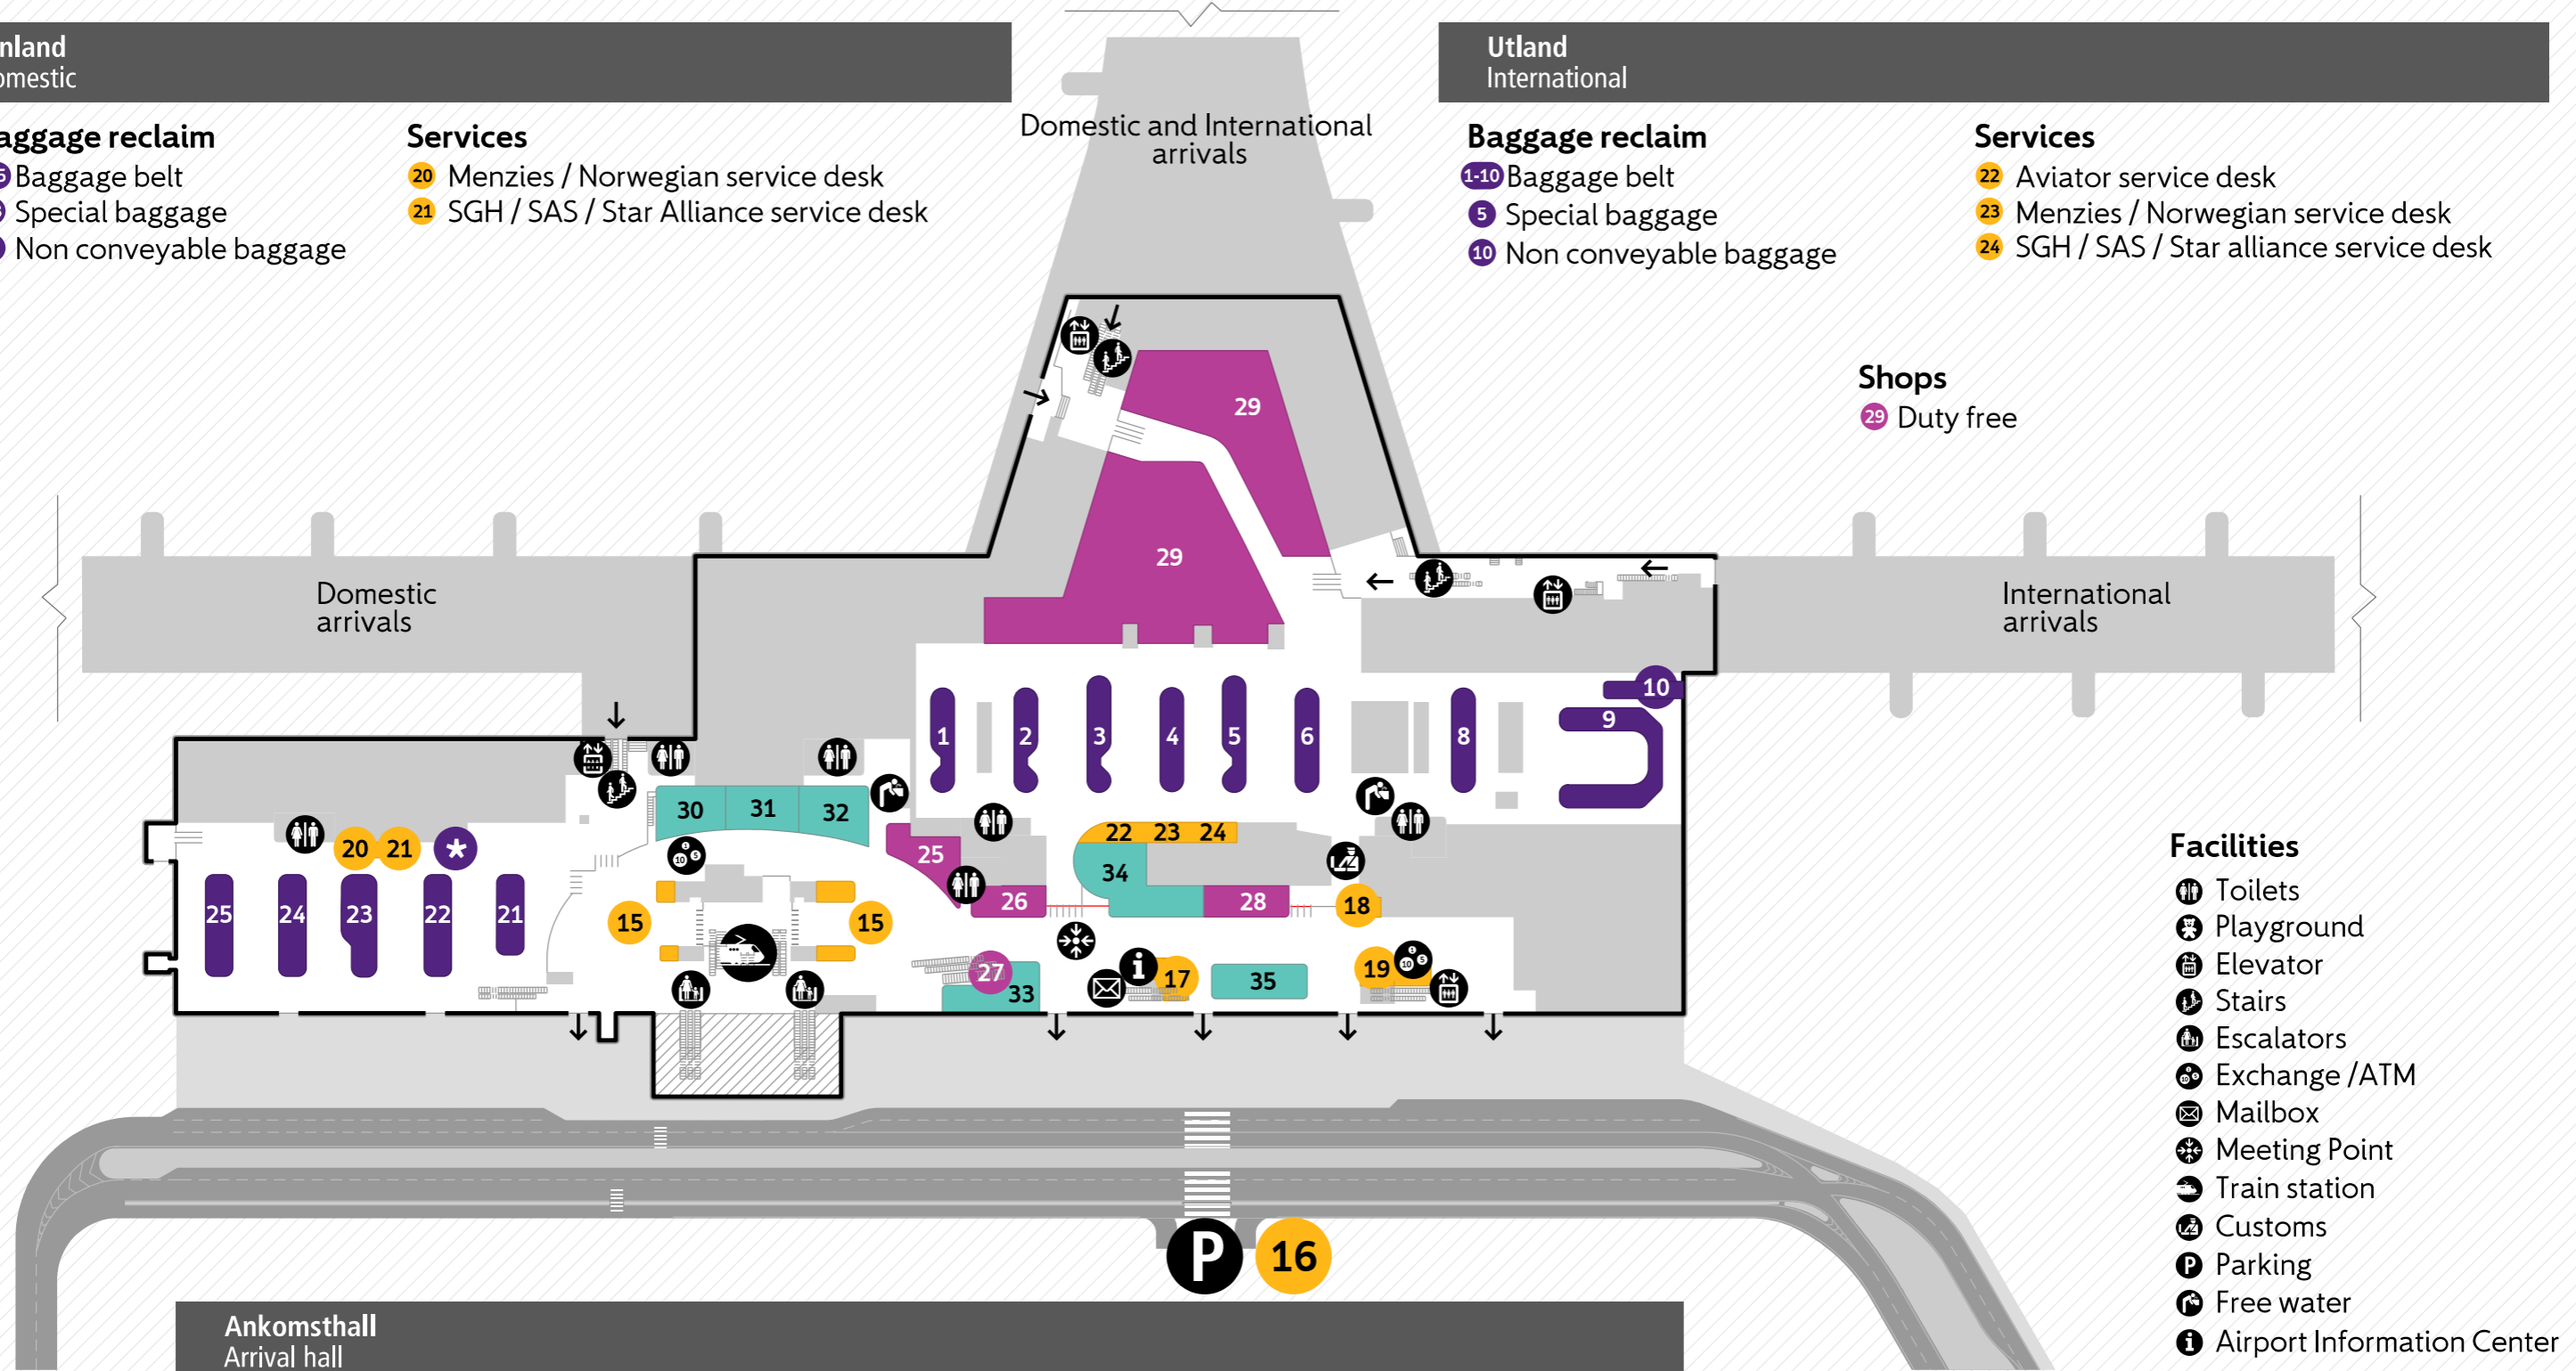

Baggage reclaim

- 1-10 Baggage belt
- 5 Special baggage
- 10 Non conveyable baggage

Services

- 22 Aviator service desk
- 23 Menzies / Norwegian service desk
- 24 SGH / SAS / Star alliance service desk

Shops

- 29 Duty free

Facilities

- Toilets
- Playground
- Elevator
- Stairs
- Escalators
- Exchange /ATM
- Mailbox
- Meeting Point
- Train station
- Customs
- Parking
- Free water
- Airport Information Center

Ankomsthall Arrival hall

Services

- 15 Local trains / Airport Express train
- 16 Car rental
- 17 Taxi and bus information
- 18 Police and customs office
- 19 DNB Exchange office / bank

Shops

- 25 7-Eleven
- 26 Apotek 1
- 27 Tanum
- 28 Point

Food and beverage

- 30 Burger King
- 31 La Baguette
- 32 Wagamama
- 33 Joe & the Juice
- 34 Peppes Pizza
- 35 W.B. Samson