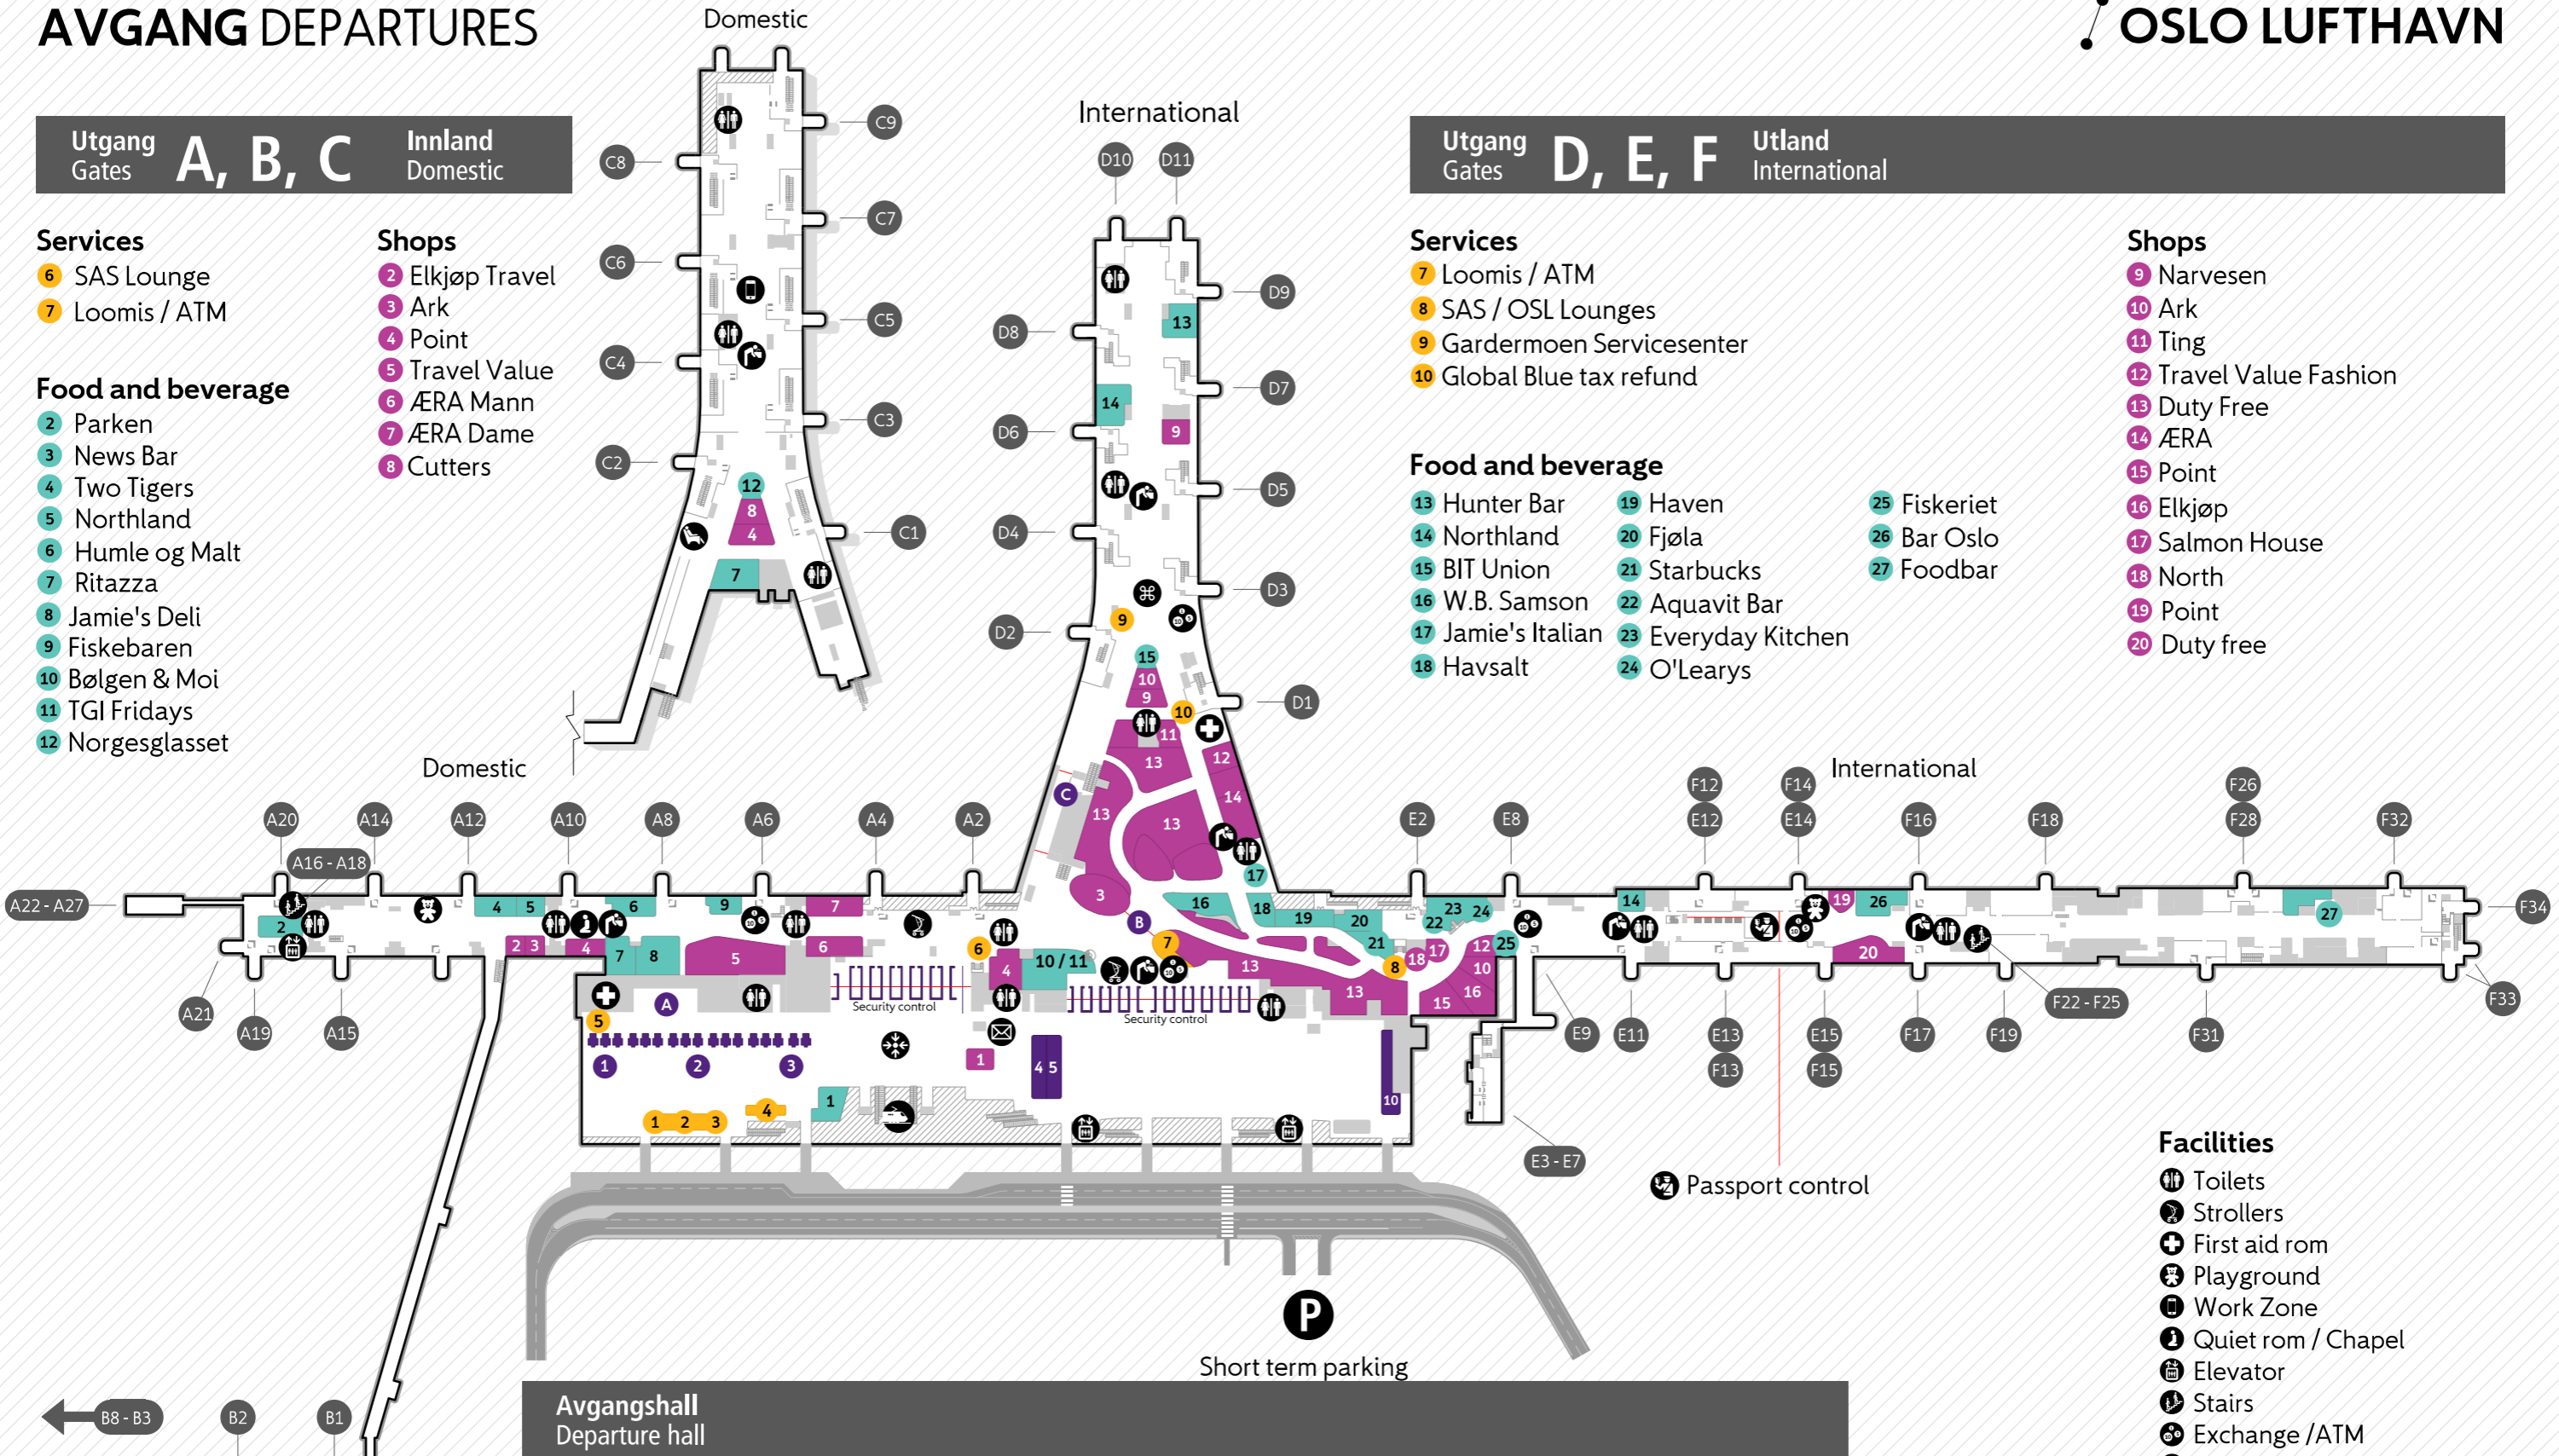

# AVGANG DEPARTURES

Utgang Gates **A, B, C** Innland Domestic

- Services**
- 6 SAS Lounge
  - 7 Loomis / ATM
- Food and beverage**
- 2 Parken
  - 3 News Bar
  - 4 Two Tigers
  - 5 Northland
  - 6 Humle og Malt
  - 7 Ritazza
  - 8 Jamie's Deli
  - 9 Fiskebaren
  - 10 Bølgen & Moi
  - 11 TGI Fridays
  - 12 Norgesglasset
- Shops**
- 2 Elkjøp Travel
  - 3 Ark
  - 4 Point
  - 5 Travel Value
  - 6 ÆRA Mann
  - 7 ÆRA Dame
  - 8 Cutters

Utgang Gates **D, E, F** Utland International

- Services**
- 7 Loomis / ATM
  - 8 SAS / OSL Lounges
  - 9 Gardermoen Servicesenter
  - 10 Global Blue tax refund
- Food and beverage**
- 13 Hunter Bar
  - 14 Northland
  - 15 BIT Union
  - 16 W.B. Samson
  - 17 Jamie's Italian
  - 18 Havsalt
  - 19 Haven
  - 20 Fjøla
  - 21 Starbucks
  - 22 Aquavit Bar
  - 23 Everyday Kitchen
  - 24 O'Learys
  - 25 Fiskeriet
  - 26 Bar Oslo
  - 27 Foodbar
- Shops**
- 9 Narvesen
  - 10 Ark
  - 11 Ting
  - 12 Travel Value Fashion
  - 13 Duty Free
  - 14 ÆRA
  - 15 Point
  - 16 Elkjøp
  - 17 Salmon House
  - 18 North
  - 19 Point
  - 20 Duty free

- Departure**
- 1-10 Check-in area / Bag drop
  - A Special baggage
  - B International departures
  - C Domestic Transfer
- Services**
- 1 Global Blue tax refund
  - 2 Airline service desks
  - 3 Norwegian service desk
  - 4 SAS / Star Alliance service desk
  - 5 Lost and found
- Food and beverage**
- 1 Starbucks
- Shops**
- 1 Point