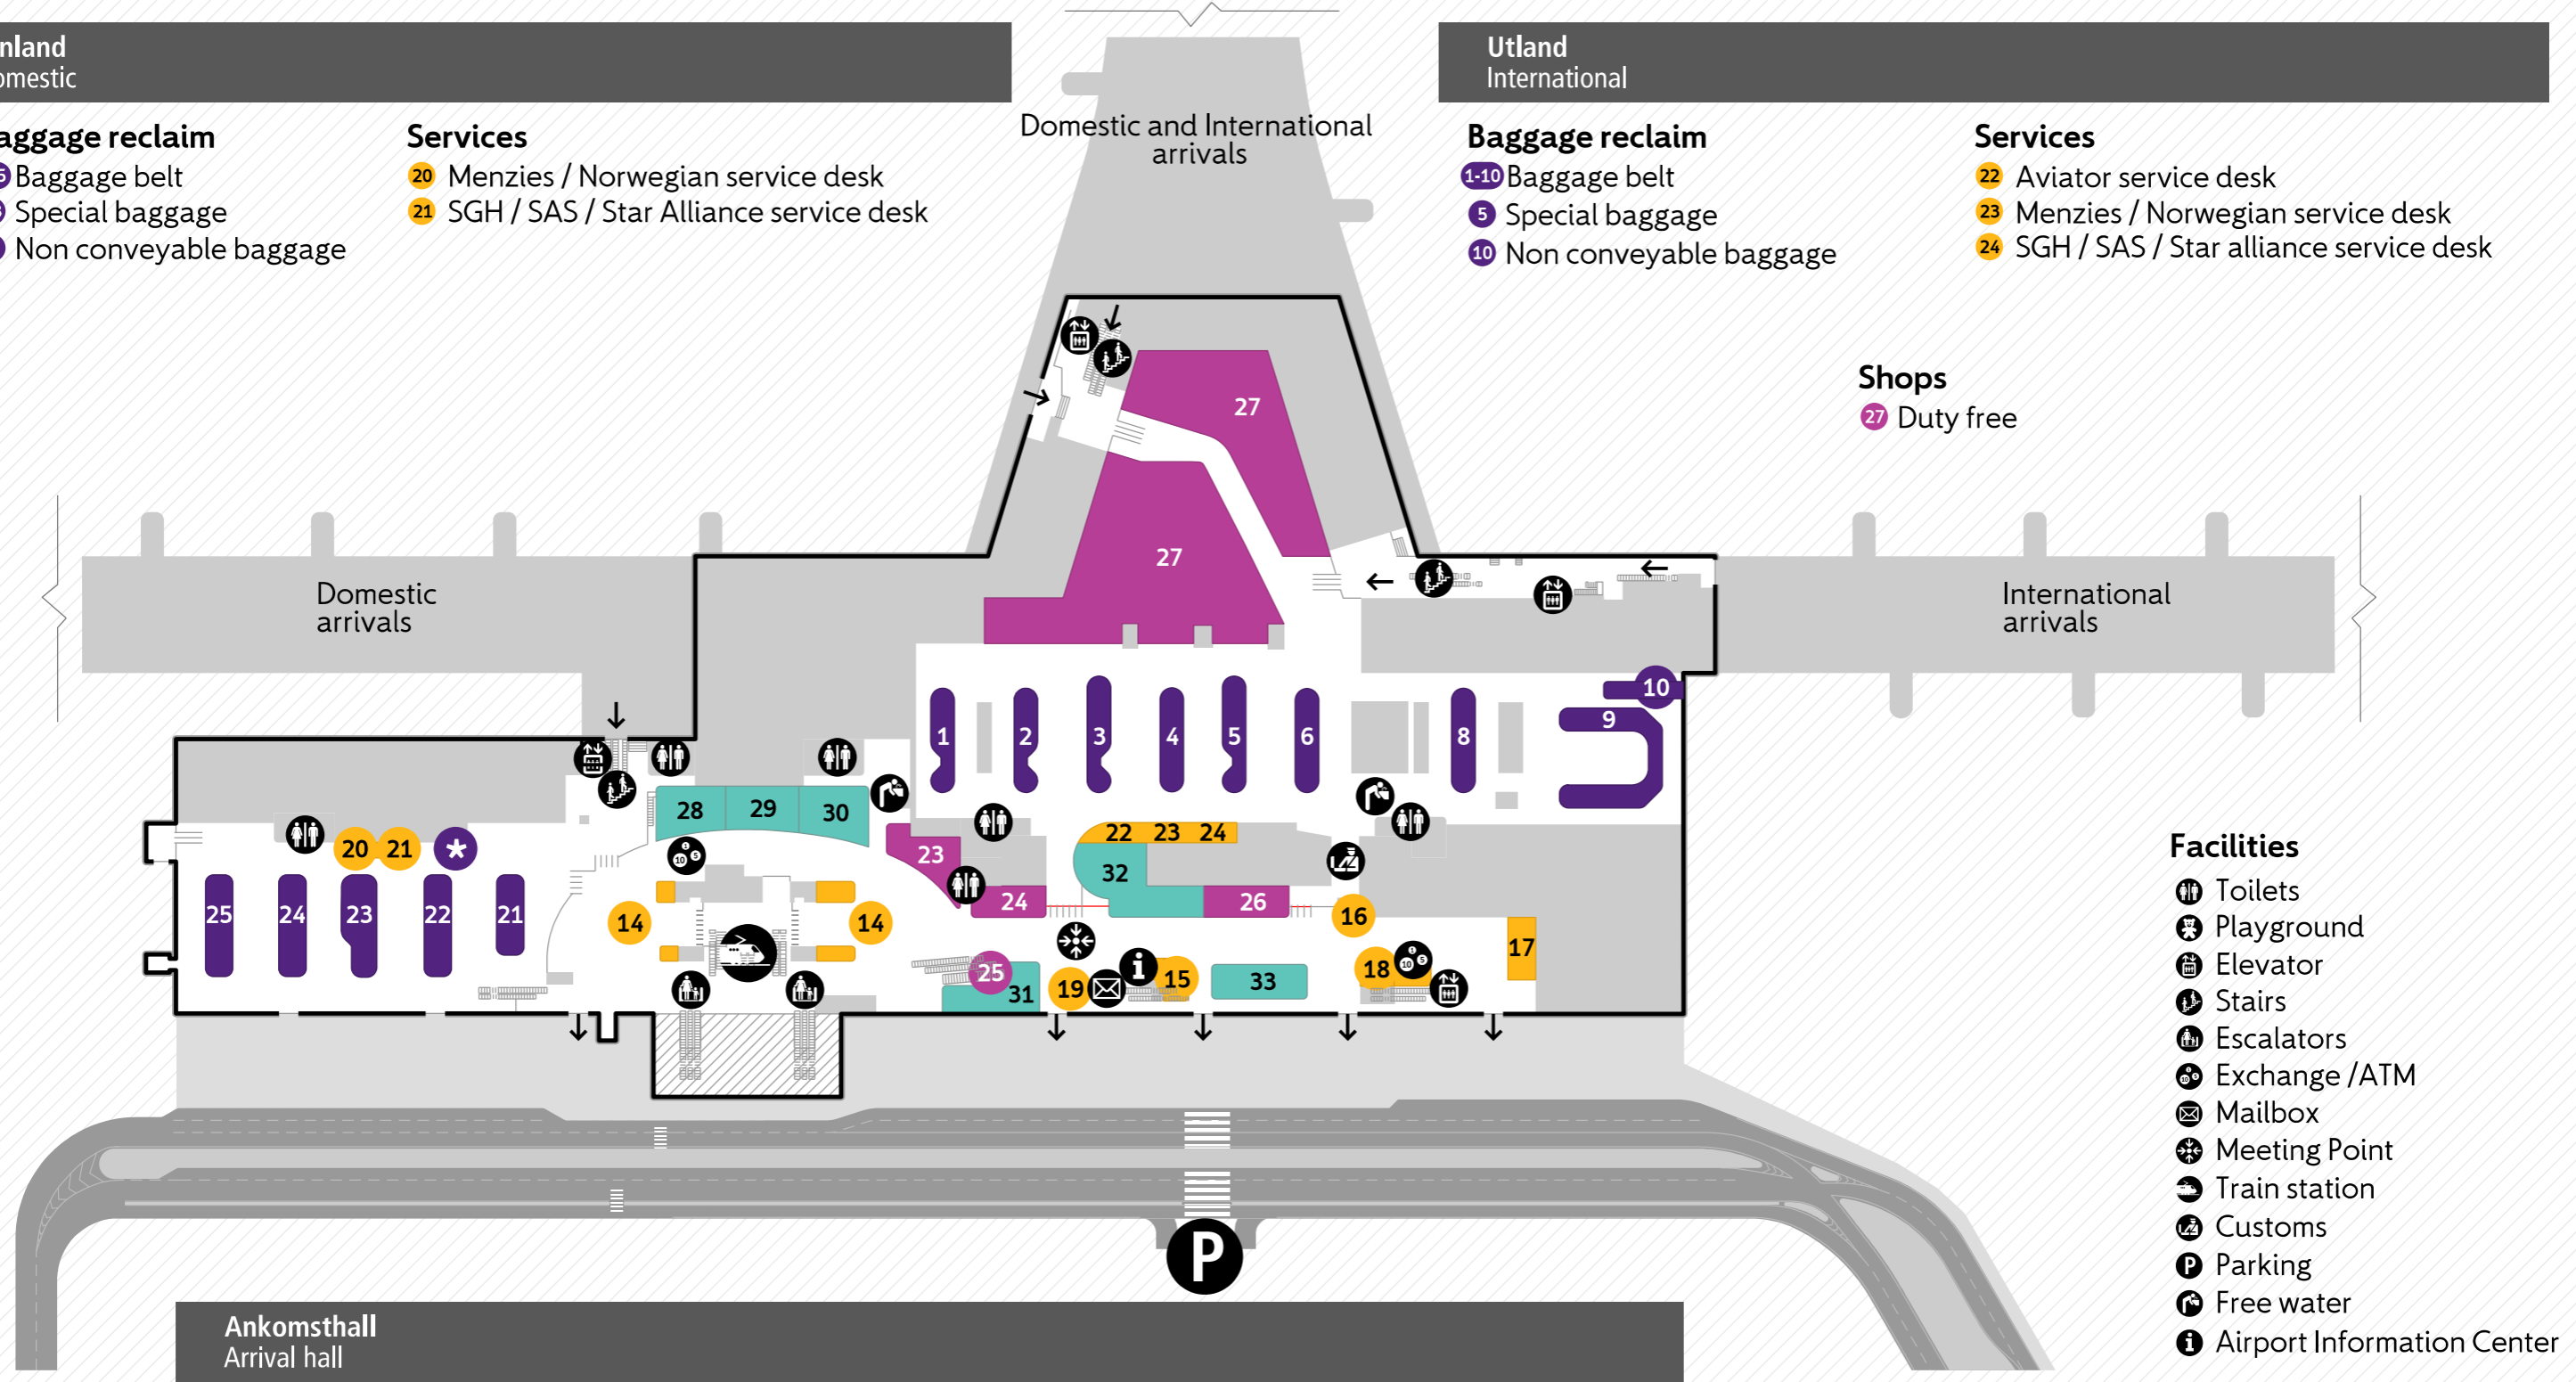

ANKOMST ARRIVALS

Innland Domestic

Utland International

Baggage reclaim

- 21-25 Baggage belt
- 23 Special baggage
- ★ Non conveyable baggage

Services

- 20 Menzies / Norwegian service desk
- 21 SGH / SAS / Star Alliance service desk

Baggage reclaim

- 1-10 Baggage belt
- 5 Special baggage
- 10 Non conveyable baggage

Services

- 22 Aviator service desk
- 23 Menzies / Norwegian service desk
- 24 SGH / SAS / Star alliance service desk

Shops

- 27 Duty free

Ankomsthall Arrival hall

Services

- 14 Local trains / Airport Express train
- 15 Taxi and bus information
- 16 Customs office
- 17 Police
- 18 DNB Exchange office / bank
- 19 Car rental

Shops

- 23 7-Eleven
- 24 Apotek 1
- 25 Ark
- 26 Point

Food and beverage

- 28 Burger King
- 29 La Baguette
- 30 Wagamama
- 31 Joe & the Juice
- 32 Peppes Pizza
- 33 W.B. Samson

Facilities

- Toilets
- Playground
- Elevator
- Stairs
- Escalators
- Exchange /ATM
- Mailbox
- Meeting Point
- Train station
- Customs
- Parking
- Free water
- Airport Information Center