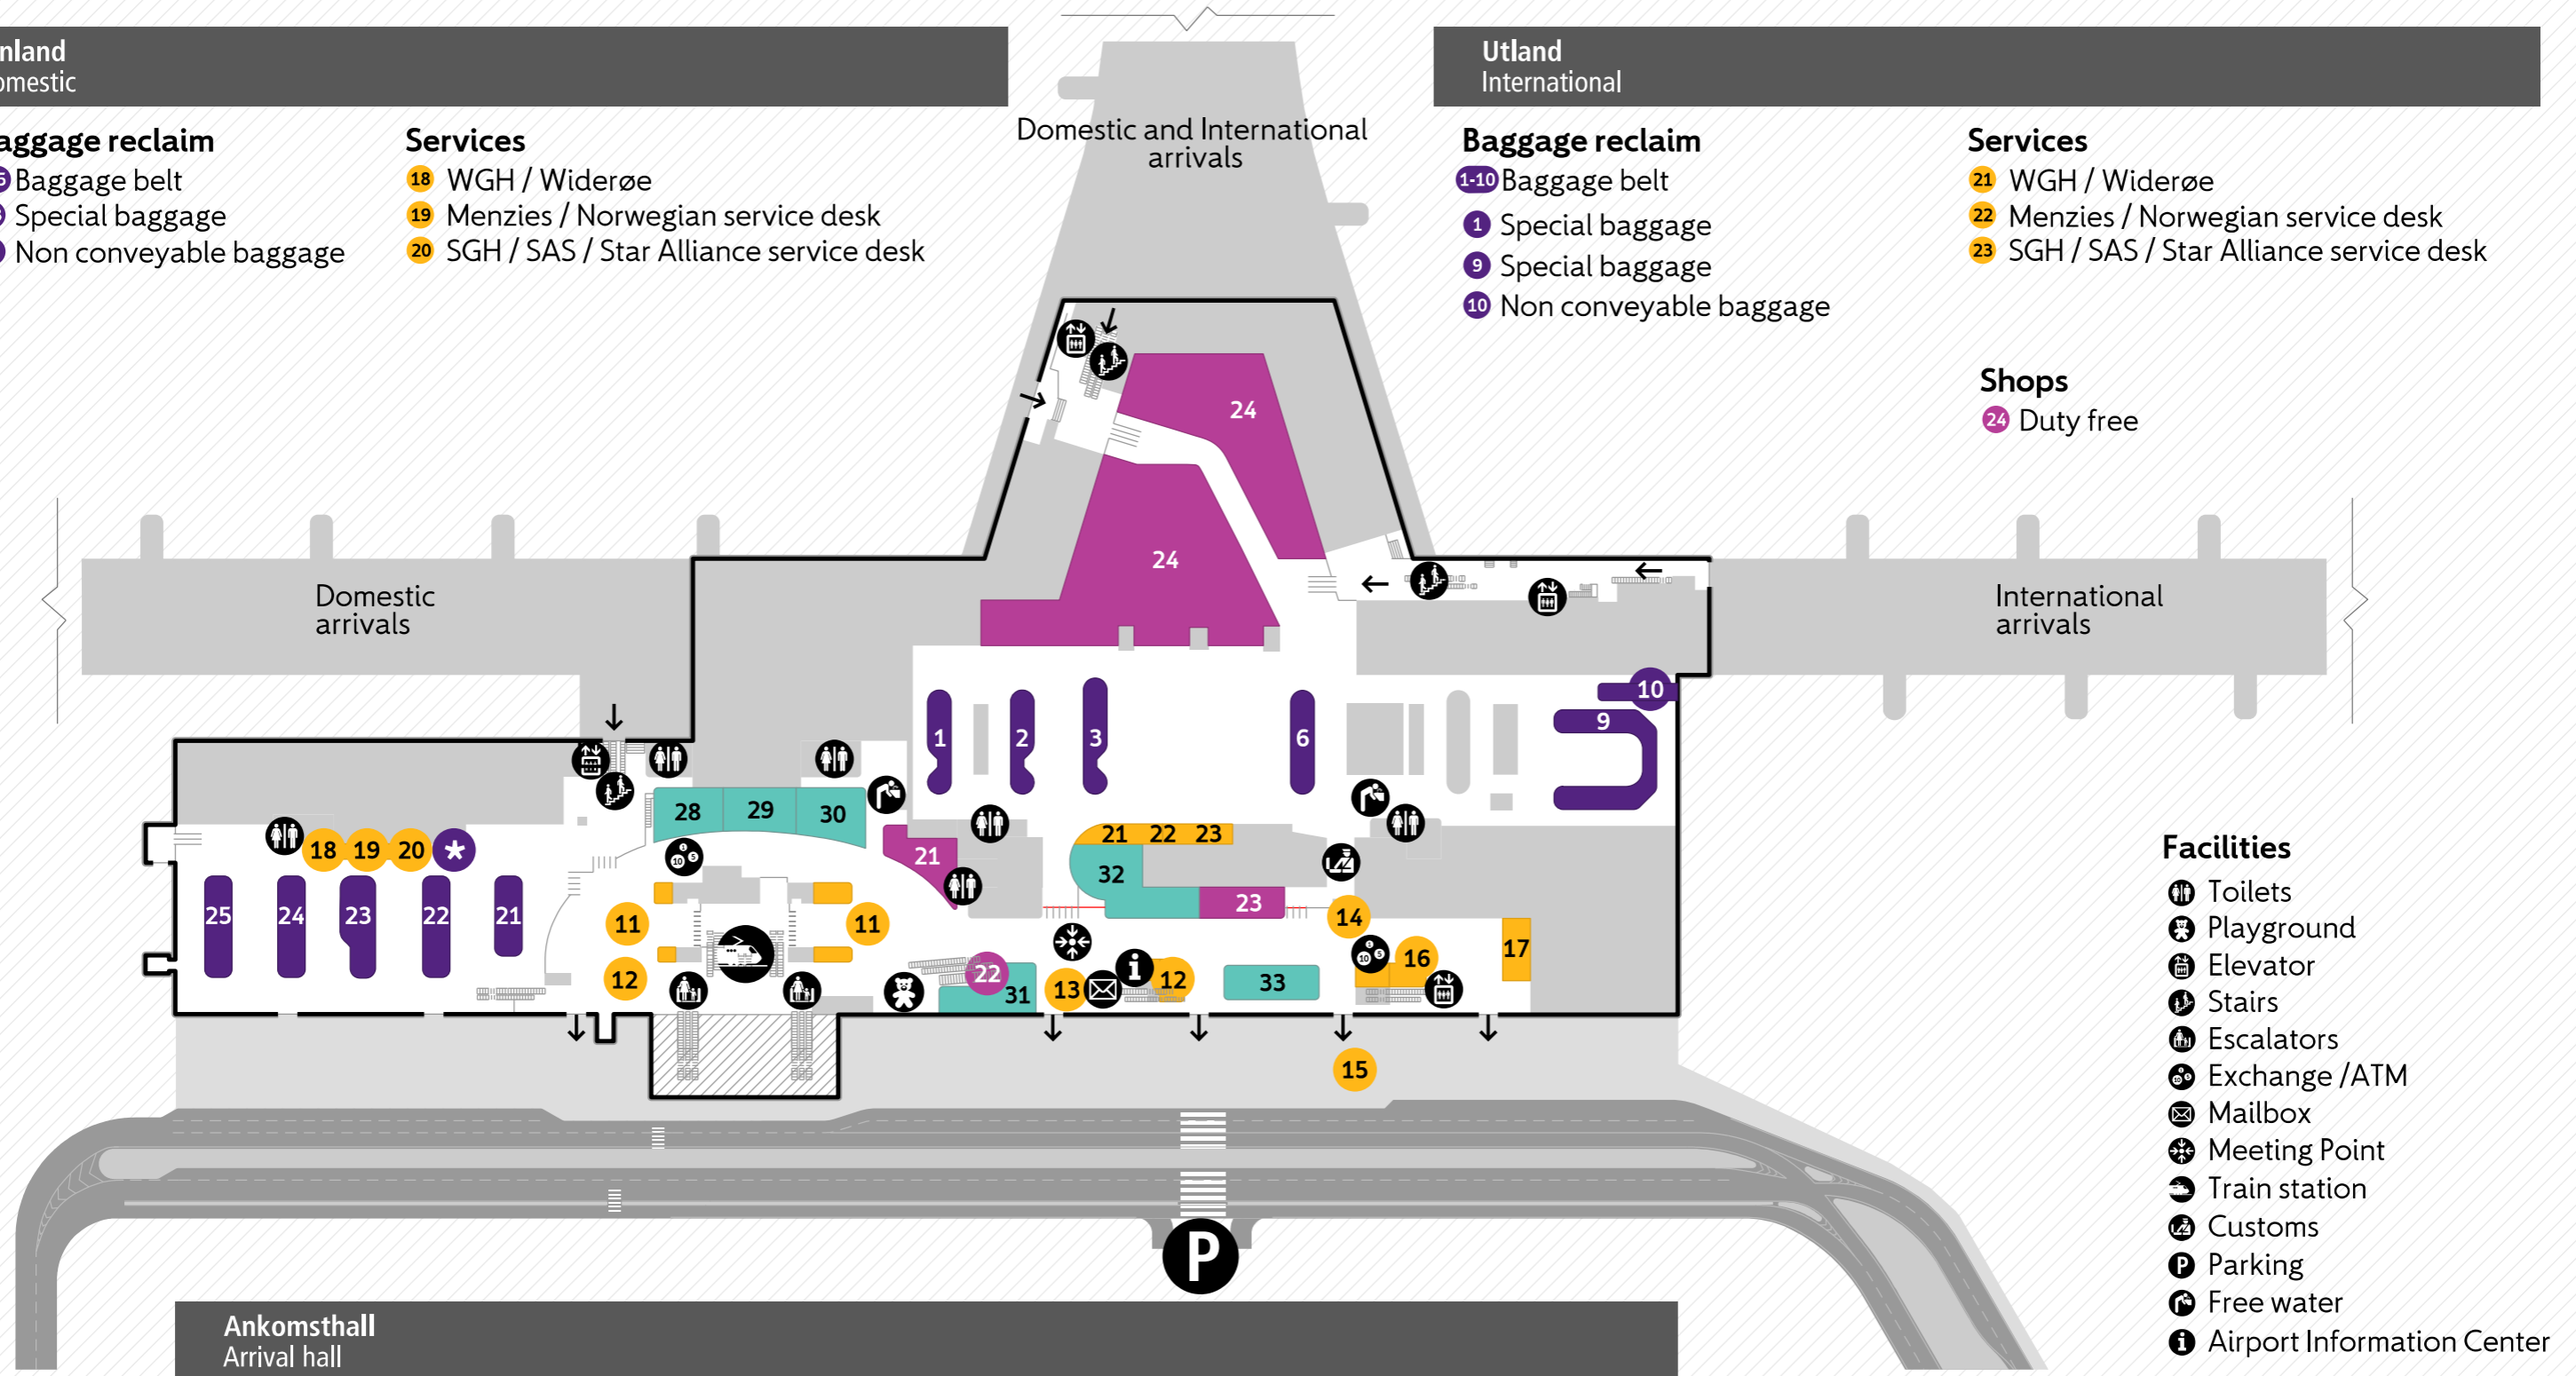

Baggage reclaim

- 1-10 Baggage belt
- 1 Special baggage
- 9 Special baggage
- 10 Non conveyable baggage

Services

- 21 WGH / Widerøe
- 22 Menzies / Norwegian service desk
- 23 SGH / SAS / Star Alliance service desk

Shops

- 24 Duty free

Facilities

- Toilets
- Playground
- Elevator
- Stairs
- Escalators
- Exchange /ATM
- Mailbox
- Meeting Point
- Train station
- Customs
- Parking
- Free water
- Airport Information Center

Ankomsthall Arrival hall

Services

- 11 Local trains / Airport Express train
- 12 Bus information
- 13 Car rental (Downstairs)
- 14 Customs office
- 15 Taxi information
- 16 Loomis / ATM
- 17 Police

Shops

- 21 7-Eleven
- 22 Ark
- 23 Point

Food and beverage

- 28 Burger King
- 29 La Baguette
- 30 Wagamama
- 31 Joe & the Juice
- 32 Peppes Pizza
- 33 W.B. Samson