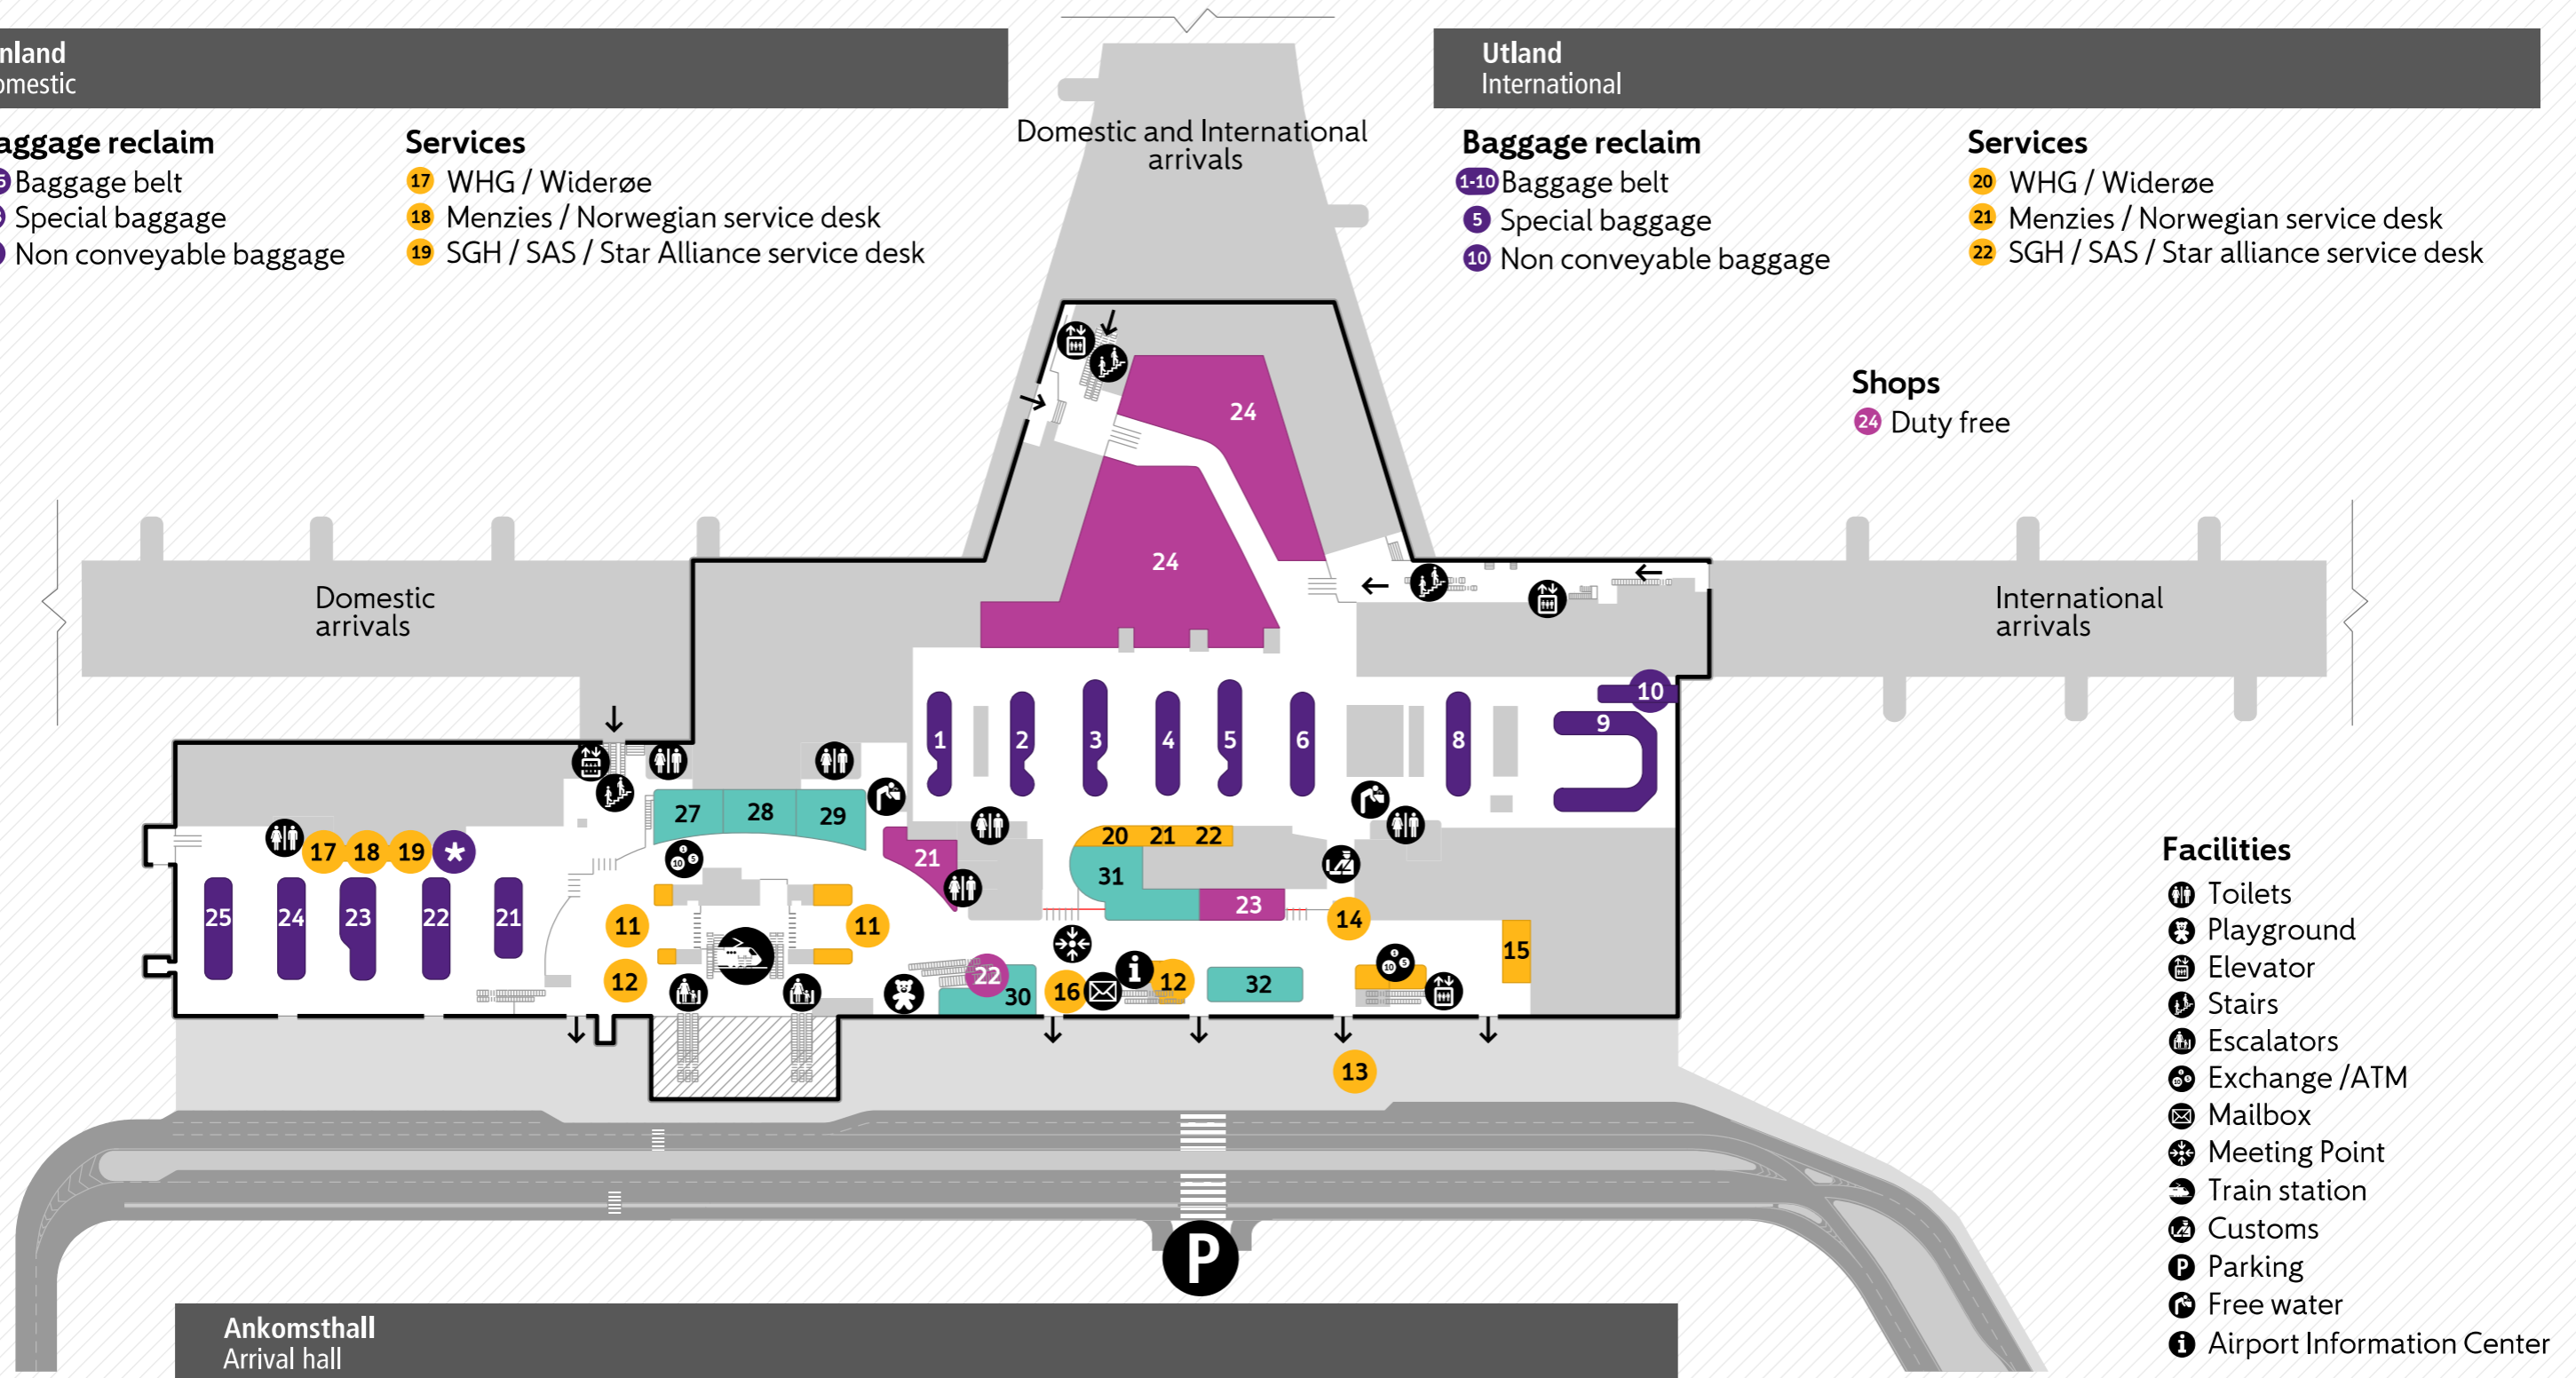

Baggage reclaim

- 1-10 Baggage belt
- 5 Special baggage
- 10 Non conveyable baggage

Services

- 20 WHG / Widerøe
- 21 Menzies / Norwegian service desk
- 22 SGH / SAS / Star alliance service desk

Shops

- 24 Duty free

Facilities

- Toilets
- Playground
- Elevator
- Stairs
- Escalators
- Exchange /ATM
- Mailbox
- Meeting Point
- Train station
- Customs
- Parking
- Free water
- Airport Information Center

Ankomsthall Arrival hall

Services

- 11 Local trains / Airport Express train
- 12 Bus information
- 13 Taxi information
- 14 Customs office
- 15 Police
- 16 Car rental (Downstairs)

Shops

- 21 7-Eleven
- 22 Ark
- 23 Point

Food and beverage

- 27 Burger King
- 28 La Baguette
- 29 Wagamama
- 30 Joe & the Juice
- 31 Peppes Pizza
- 32 W.B. Samson