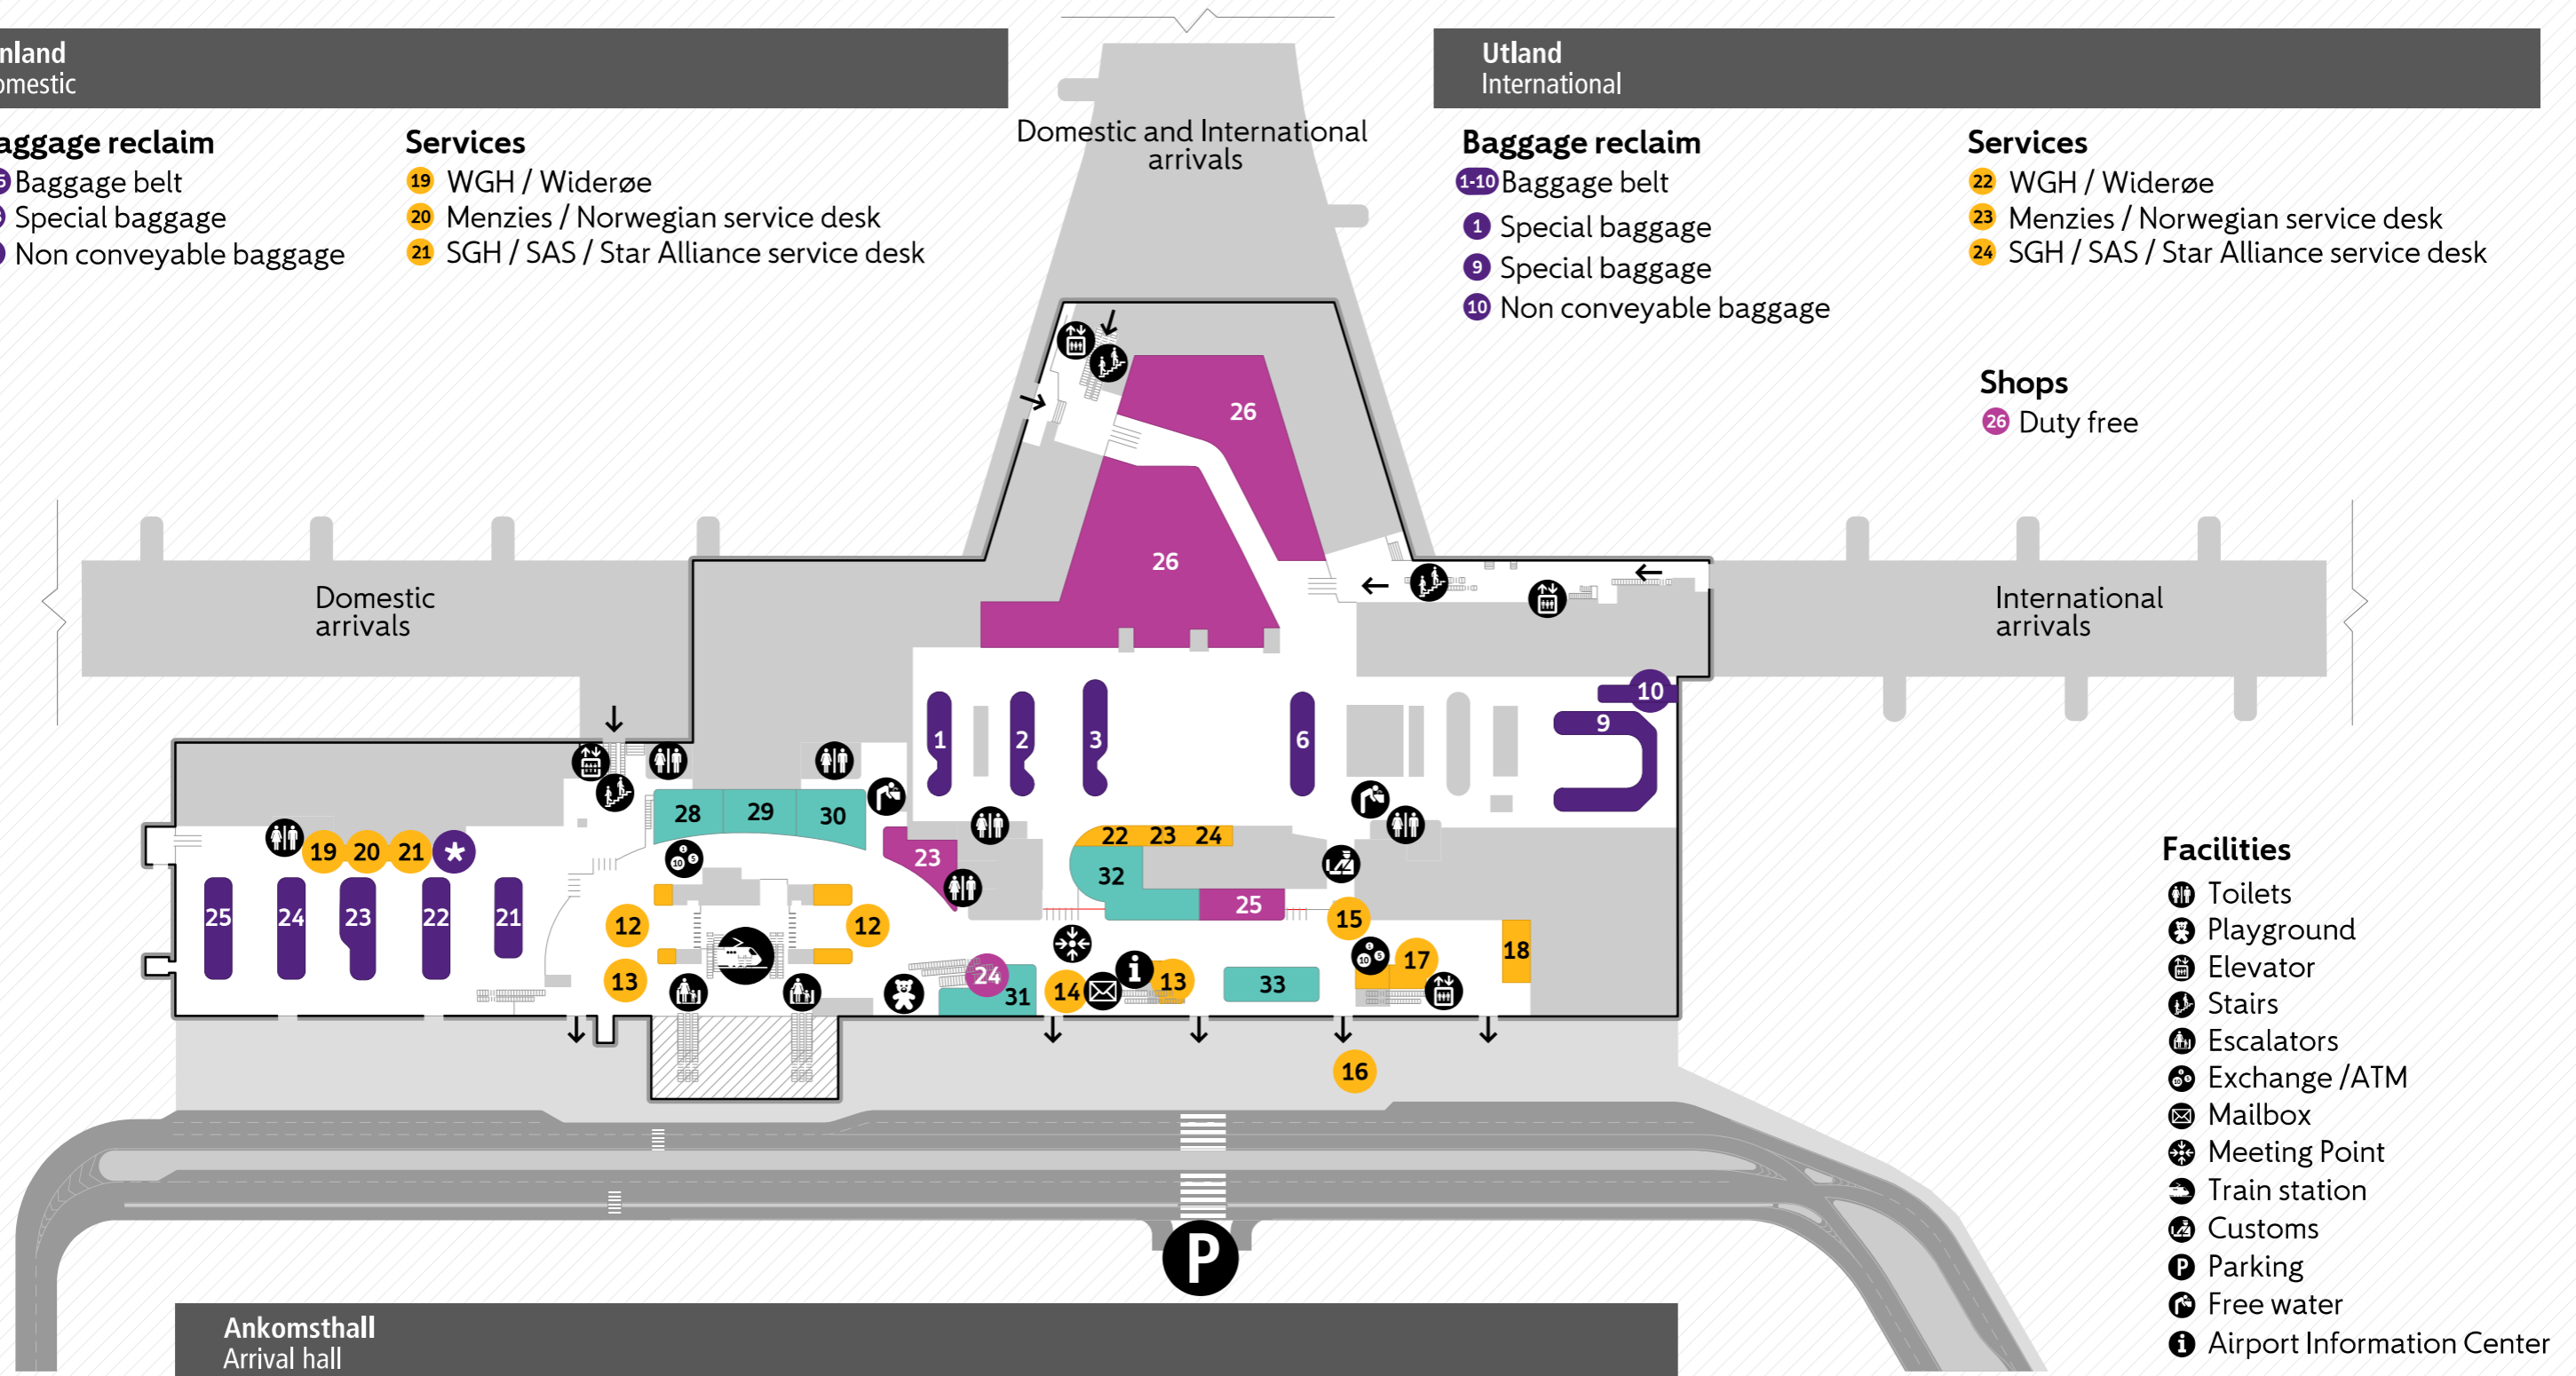

Baggage reclaim

- 1-10 Baggage belt
- 1 Special baggage
- 9 Special baggage
- 10 Non conveyable baggage

Services

- 22 WGH / Widerøe
- 23 Menzies / Norwegian service desk
- 24 SGH / SAS / Star Alliance service desk

Shops

- 26 Duty free

Ankomsthall
Arrival hall

Facilities

- Toilets
- Playground
- Elevator
- Stairs
- Escalators
- Exchange /ATM
- Mailbox
- Meeting Point
- Train station
- Customs
- Parking
- Free water
- Airport Information Center

Services

- 12 Local trains / Airport Express train
- 13 Bus information
- 14 Car rental (Downstairs)
- 15 Customs office
- 16 Taxi information
- 17 Loomis / ATM
- 18 Police

Shops

- 23 7-Eleven
- 24 Ark
- 25 Point

Food and beverage

- 28 Burger King
- 29 La Baguette
- 30 Wagamama
- 31 Joe & the Juice
- 32 Peppes Pizza
- 33 W.B. Samson