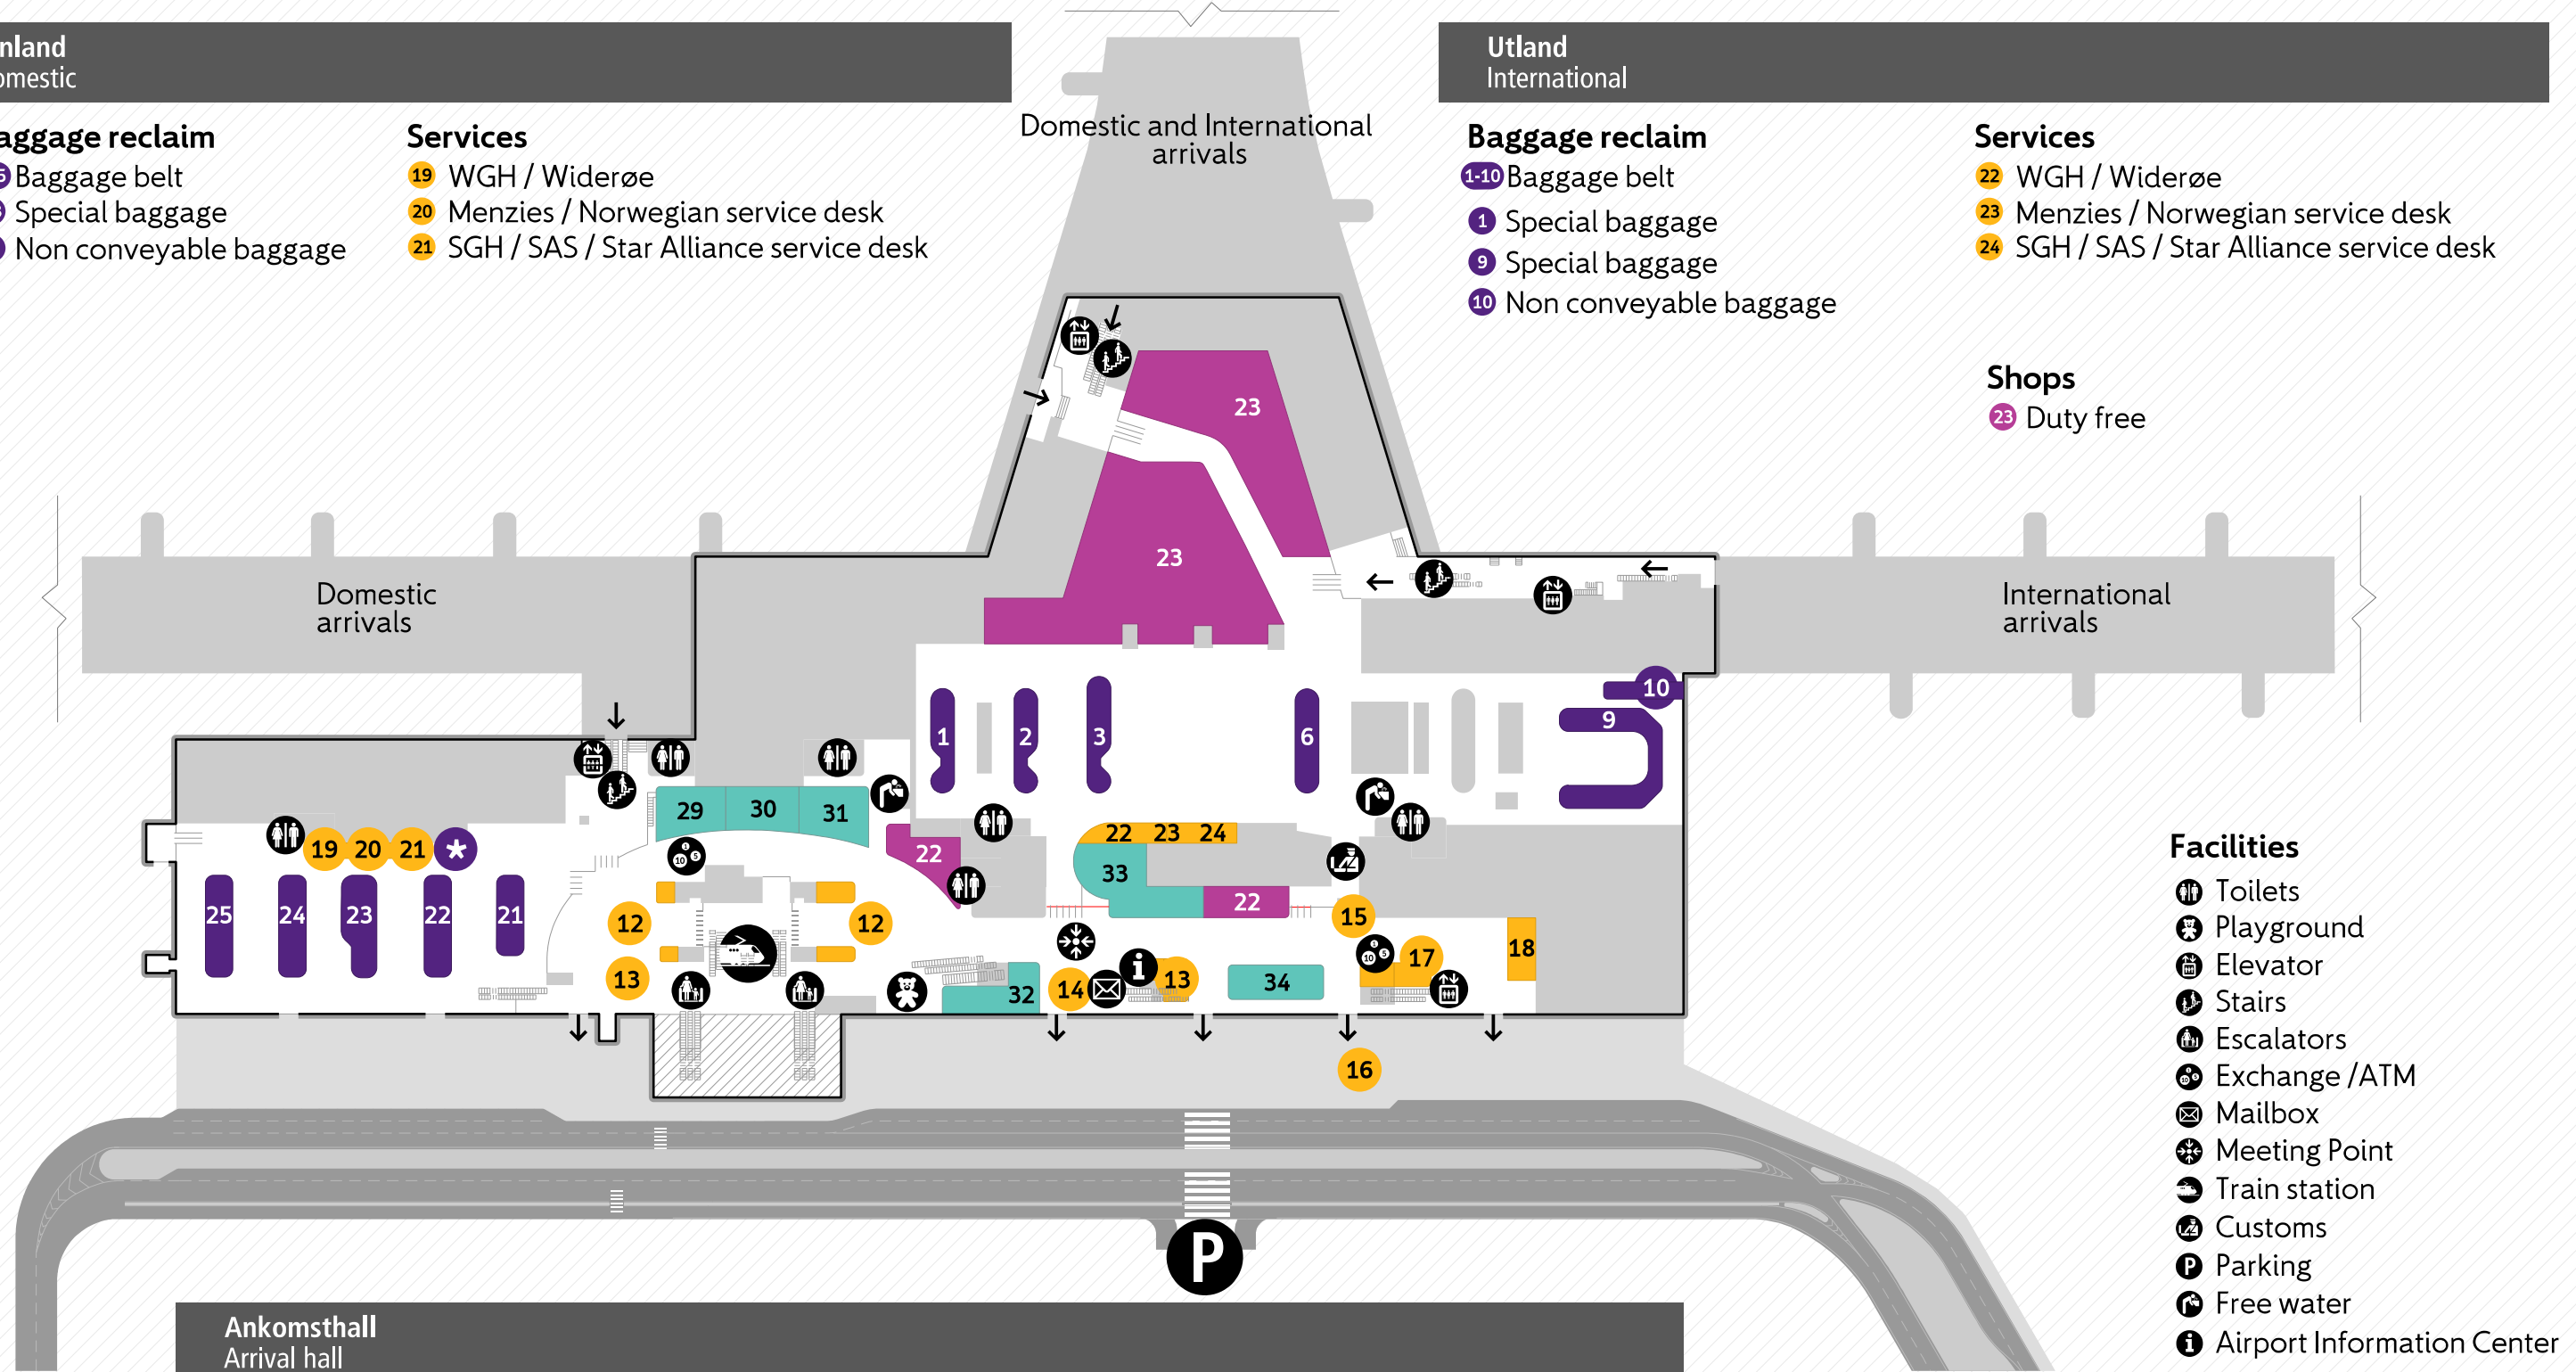

Baggage reclaim

- 1-10 Baggage belt
- 1 Special baggage
- 9 Special baggage
- 10 Non conveyable baggage

Services

- 22 WGH / Widerøe
- 23 Menzies / Norwegian service desk
- 24 SGH / SAS / Star Alliance service desk

Shops

- 23 Duty free

Facilities

- Toilets
- Playground
- Elevator
- Stairs
- Escalators
- Exchange /ATM
- Mailbox
- Meeting Point
- Train station
- Customs
- Parking
- Free water
- Airport Information Center

Ankomsthall Arrival hall

Services

- 12 Local trains / Airport Express train
- 13 Bus information
- 14 Car rental (Downstairs)
- 15 Customs office
- 16 Taxi information
- 17 Loomis / ATM
- 18 Police

Shops

- 22 WHSmith Kiosk

Food and beverage

- 29 Burger King
- 30 La Baguette
- 31 Wagamama
- 32 Joe & the Juice
- 33 Peppes Pizza
- 34 W.B. Samson