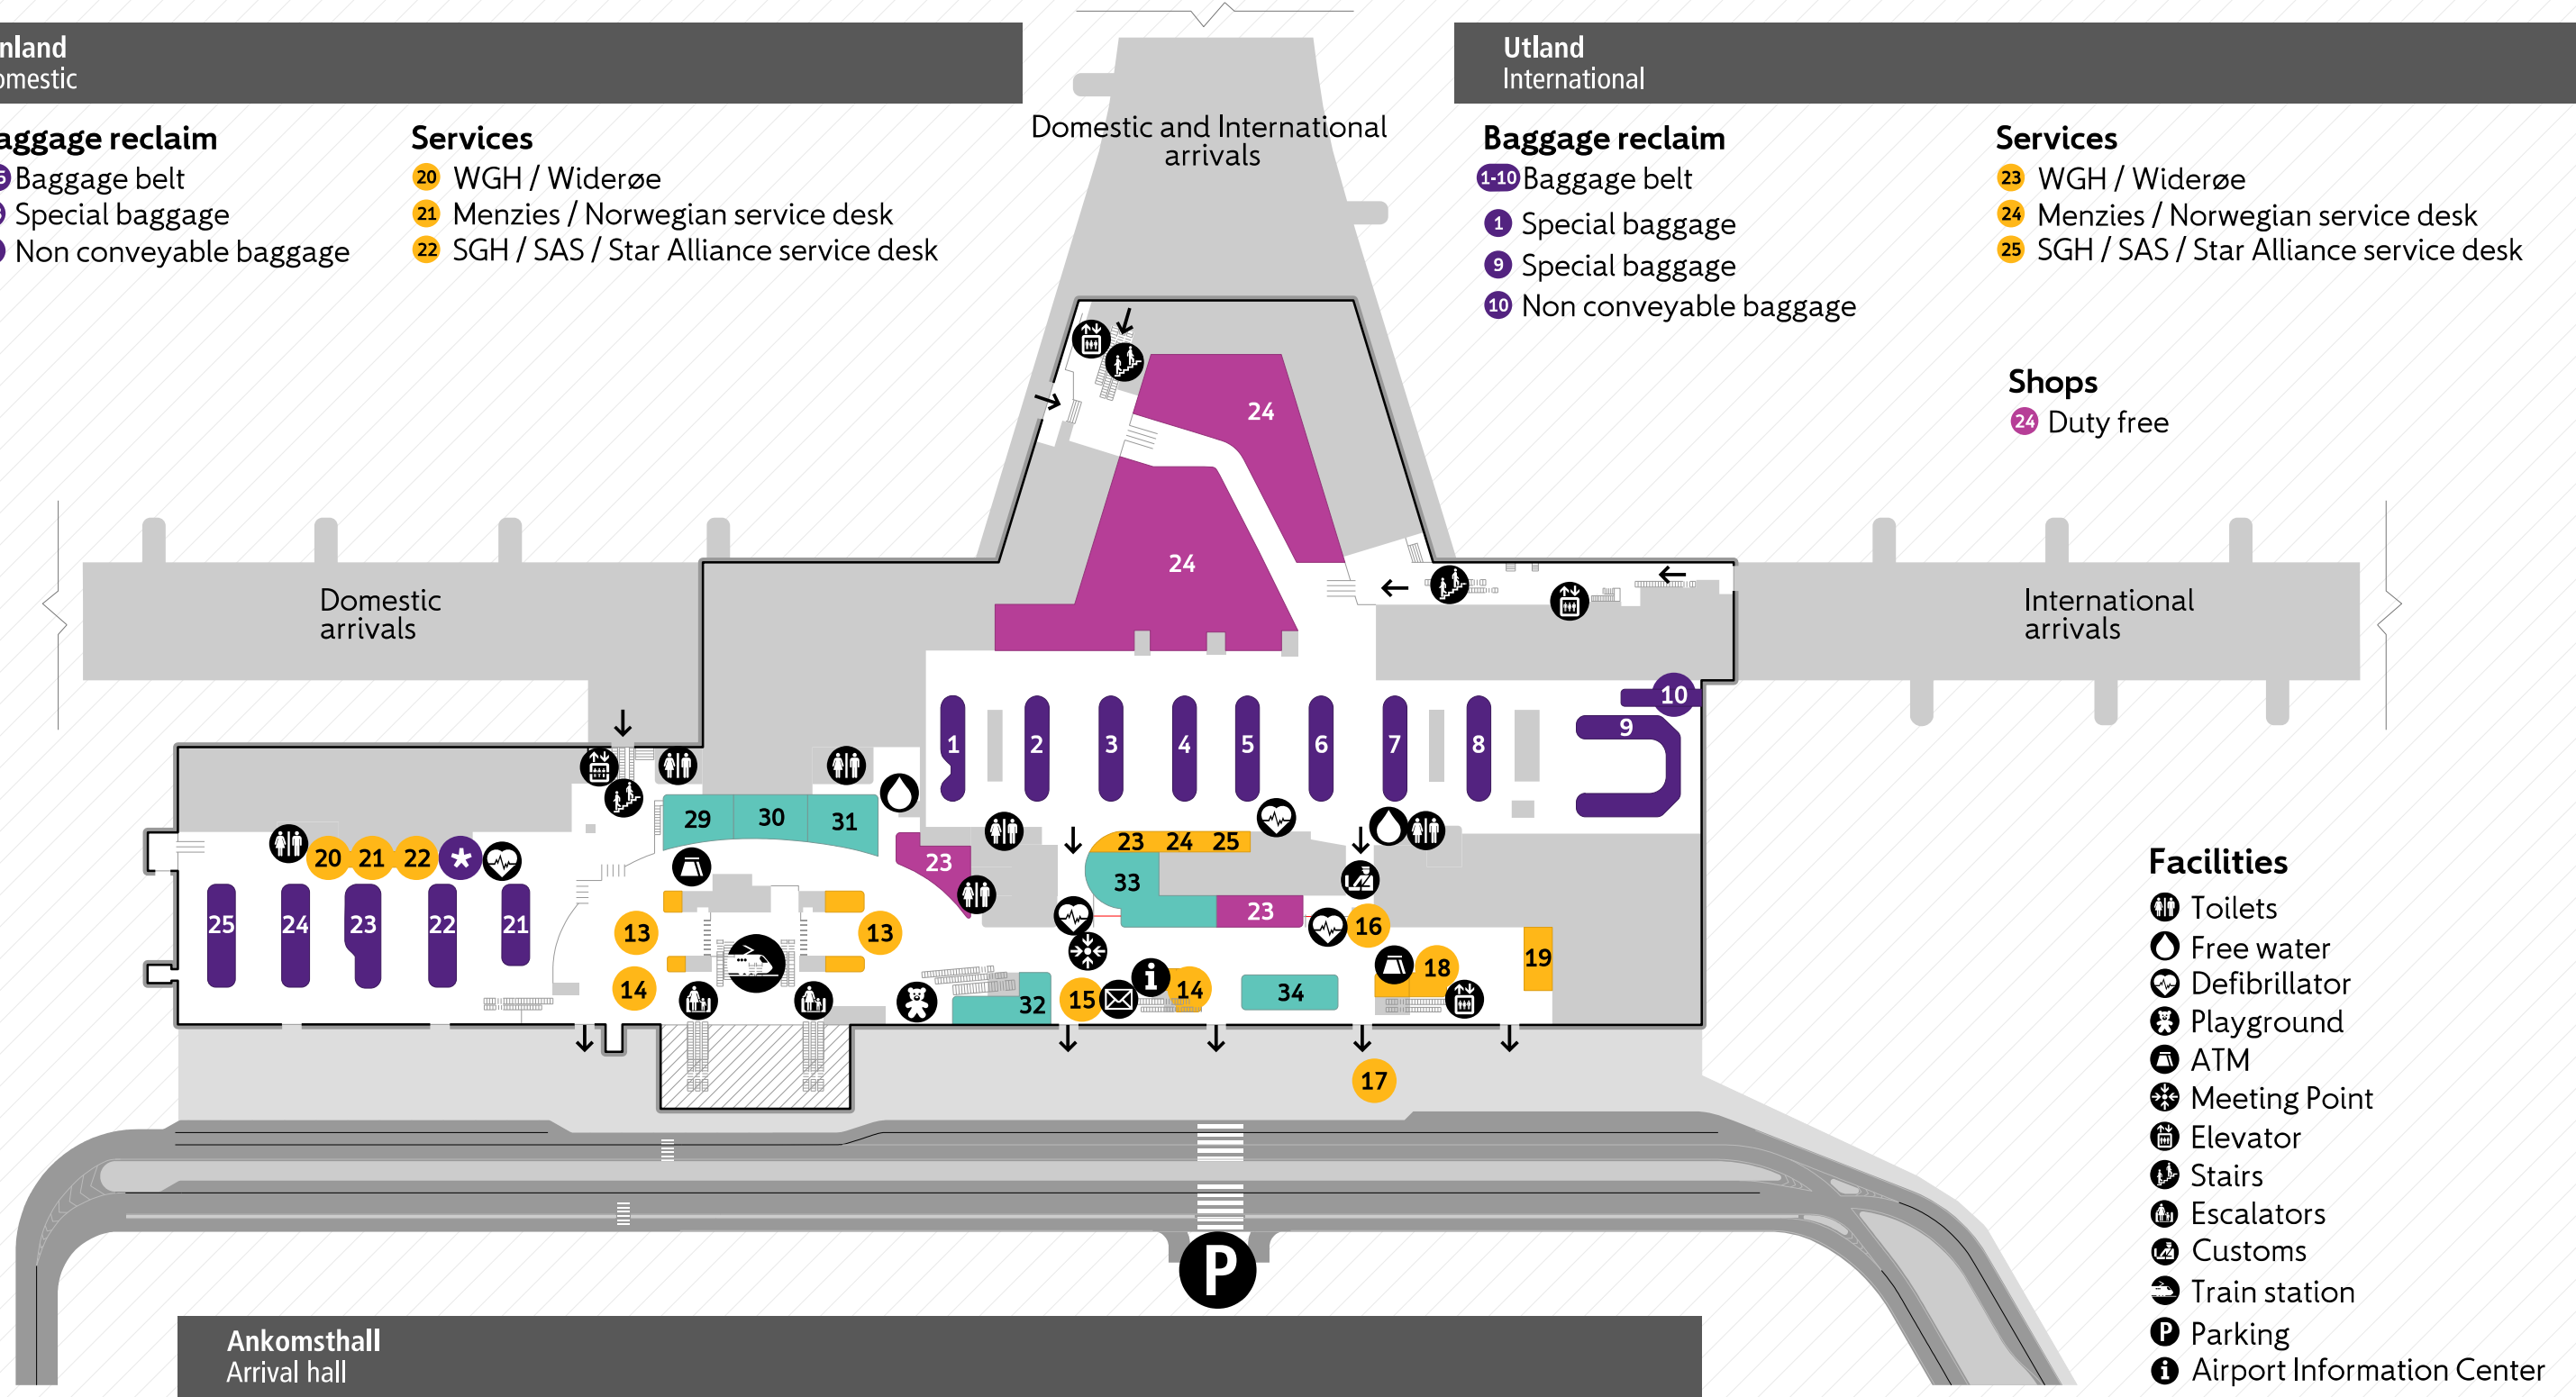

### Services

- 20 WGH / Widerøe
- 21 Menzies / Norwegian service desk
- 22 SGH / SAS / Star Alliance service desk

### Baggage reclaim

- 1-10 Baggage belt
- 1 Special baggage
- 9 Special baggage
- 10 Non conveyable baggage

### Services

- 23 WGH / Widerøe
- 24 Menzies / Norwegian service desk
- 25 SGH / SAS / Star Alliance service desk

### Shops

- 24 Duty free