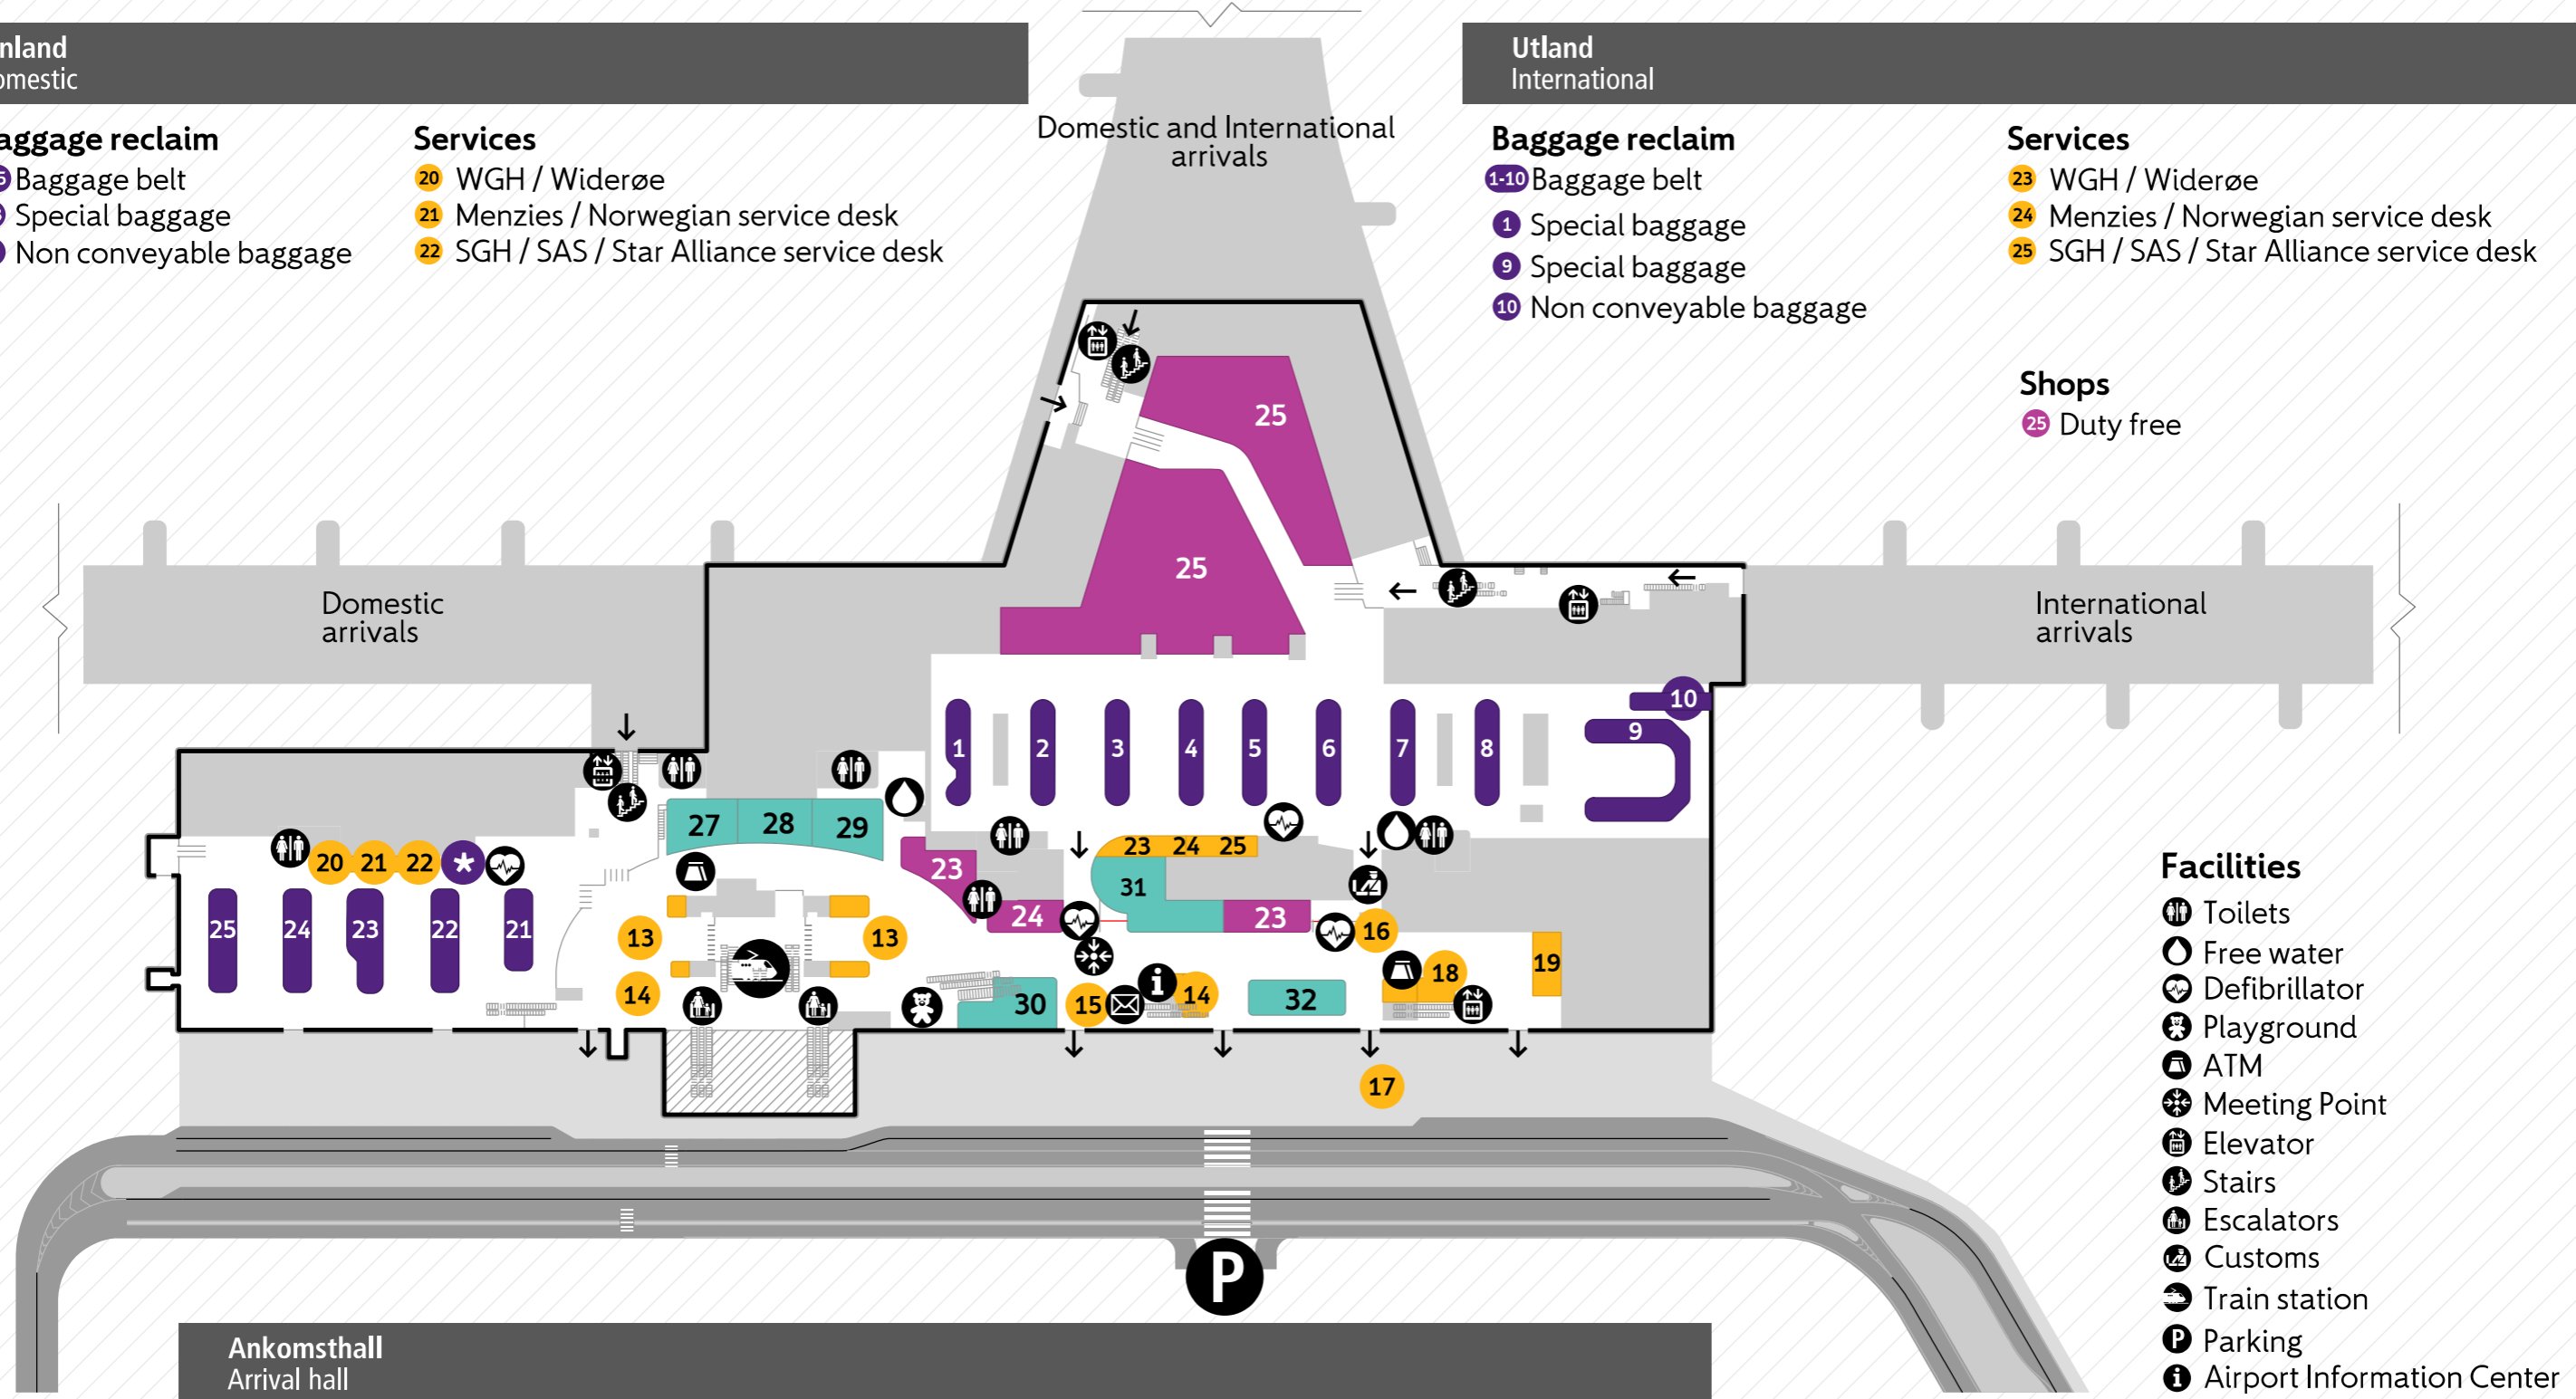

### Services

- 20 WGH / Widerøe
- 21 Menzies / Norwegian service desk
- 22 SGH / SAS / Star Alliance service desk

### Baggage reclaim

- 1-10 Baggage belt
- 1 Special baggage
- 9 Special baggage
- 10 Non conveyable baggage

### Services

- 23 WGH / Widerøe
- 24 Menzies / Norwegian service desk
- 25 SGH / SAS / Star Alliance service desk

### Shops

- 25 Duty free